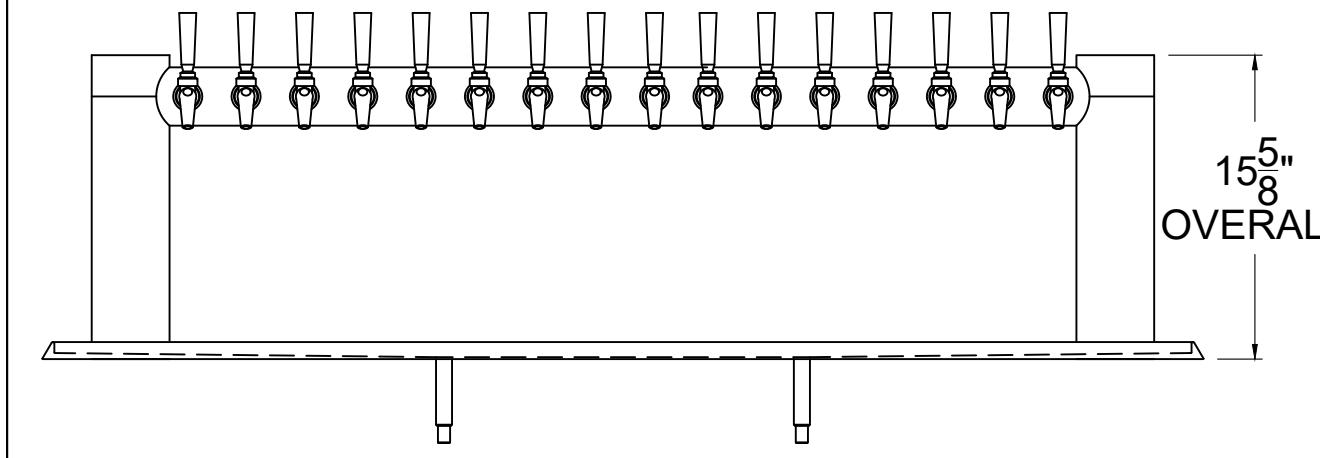

# 4072, AVENUE 16-FAUCET H-TOWER & C18665 WITH 630SS FAUCETS

## MOUNTING TEMPLATE

**DRAWING IS NOT TO SCALE**