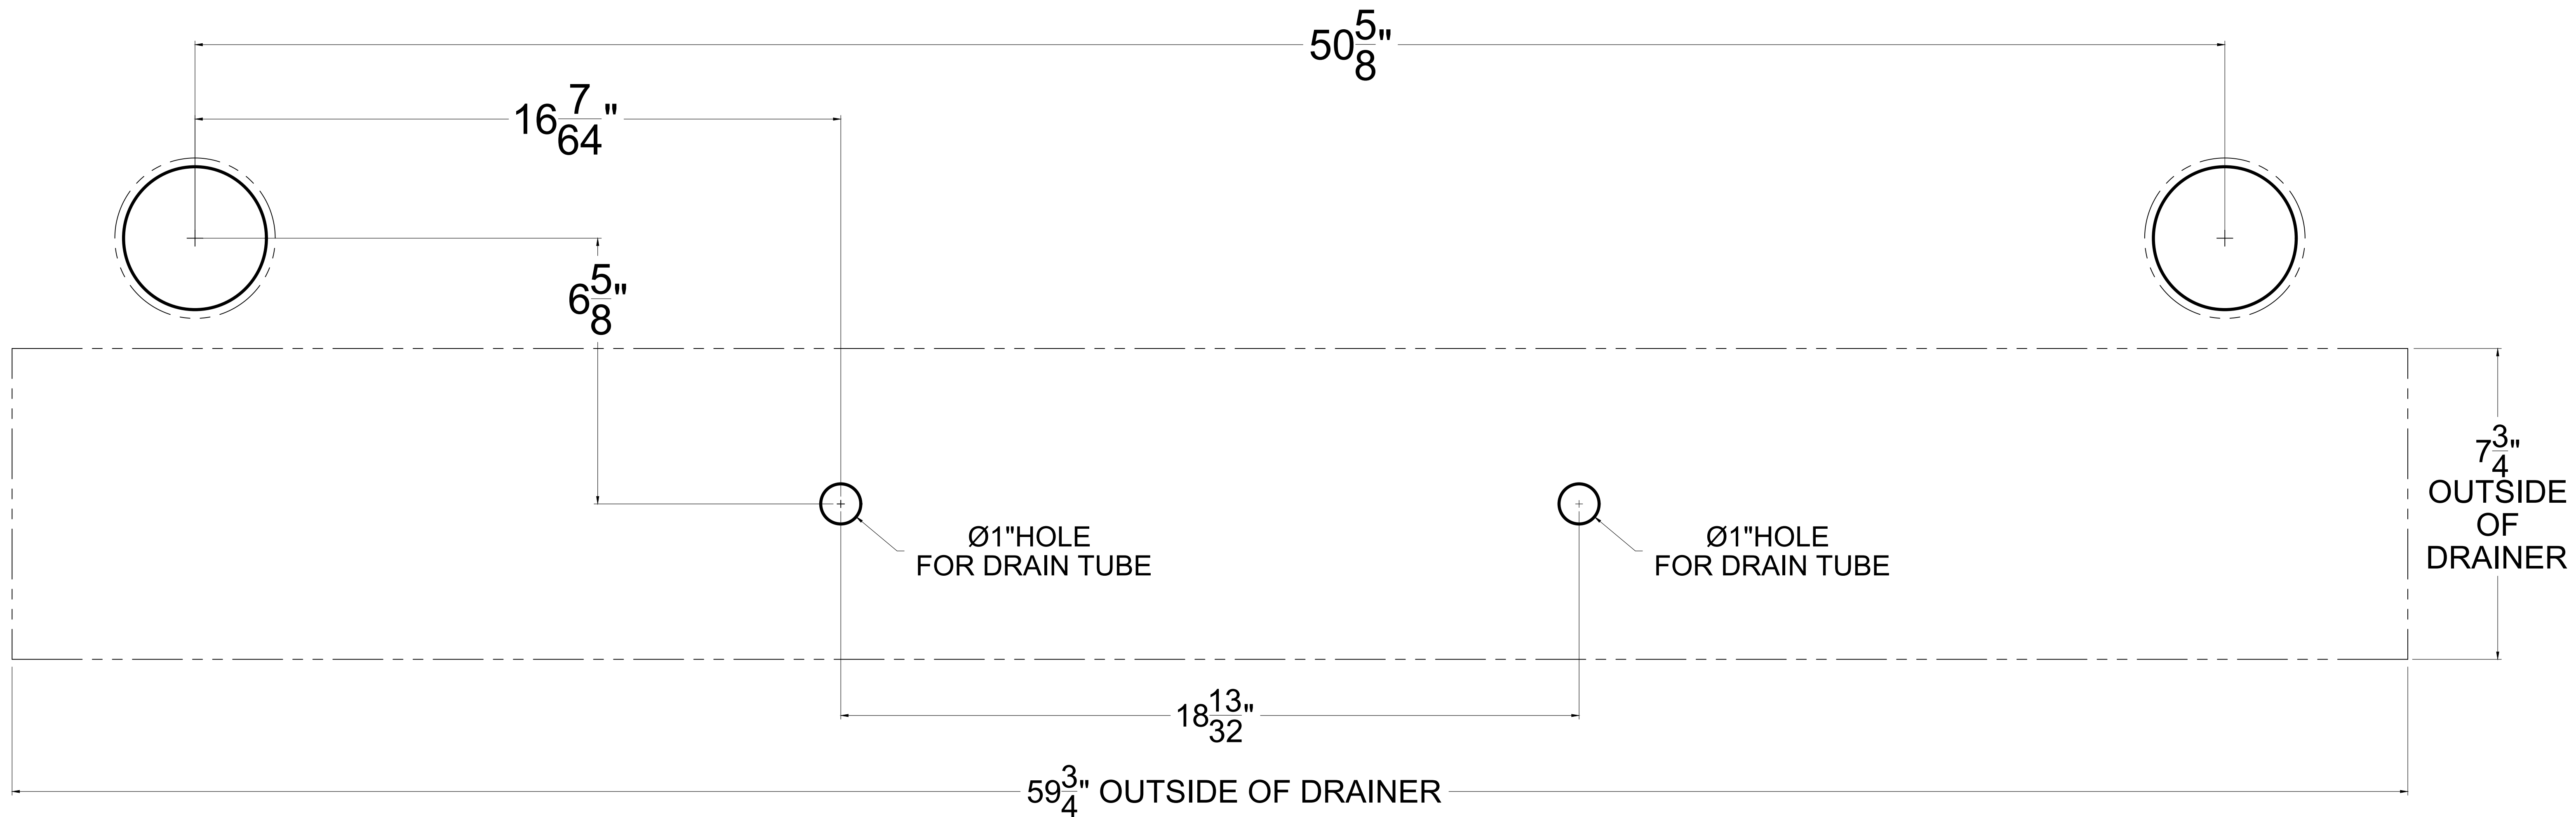

# 4072, AVENUE 16-FAUCET H-TOWER & C18665 WITH 630SS FAUCETS

## MOUNTING TEMPLATE

**DRAWING IS NOT TO SCALE**