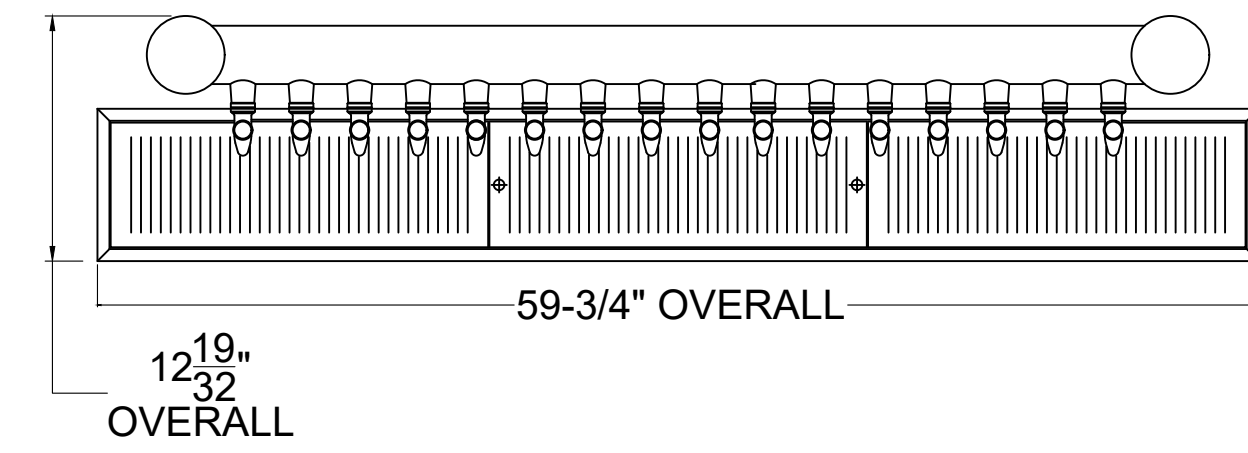

# 4072, AVENUE 16-FAUCET H-TOWER & C18665 WITH 630SS FAUCETS

## MOUNTING TEMPLATE

**DRAWING IS NOT TO SCALE**