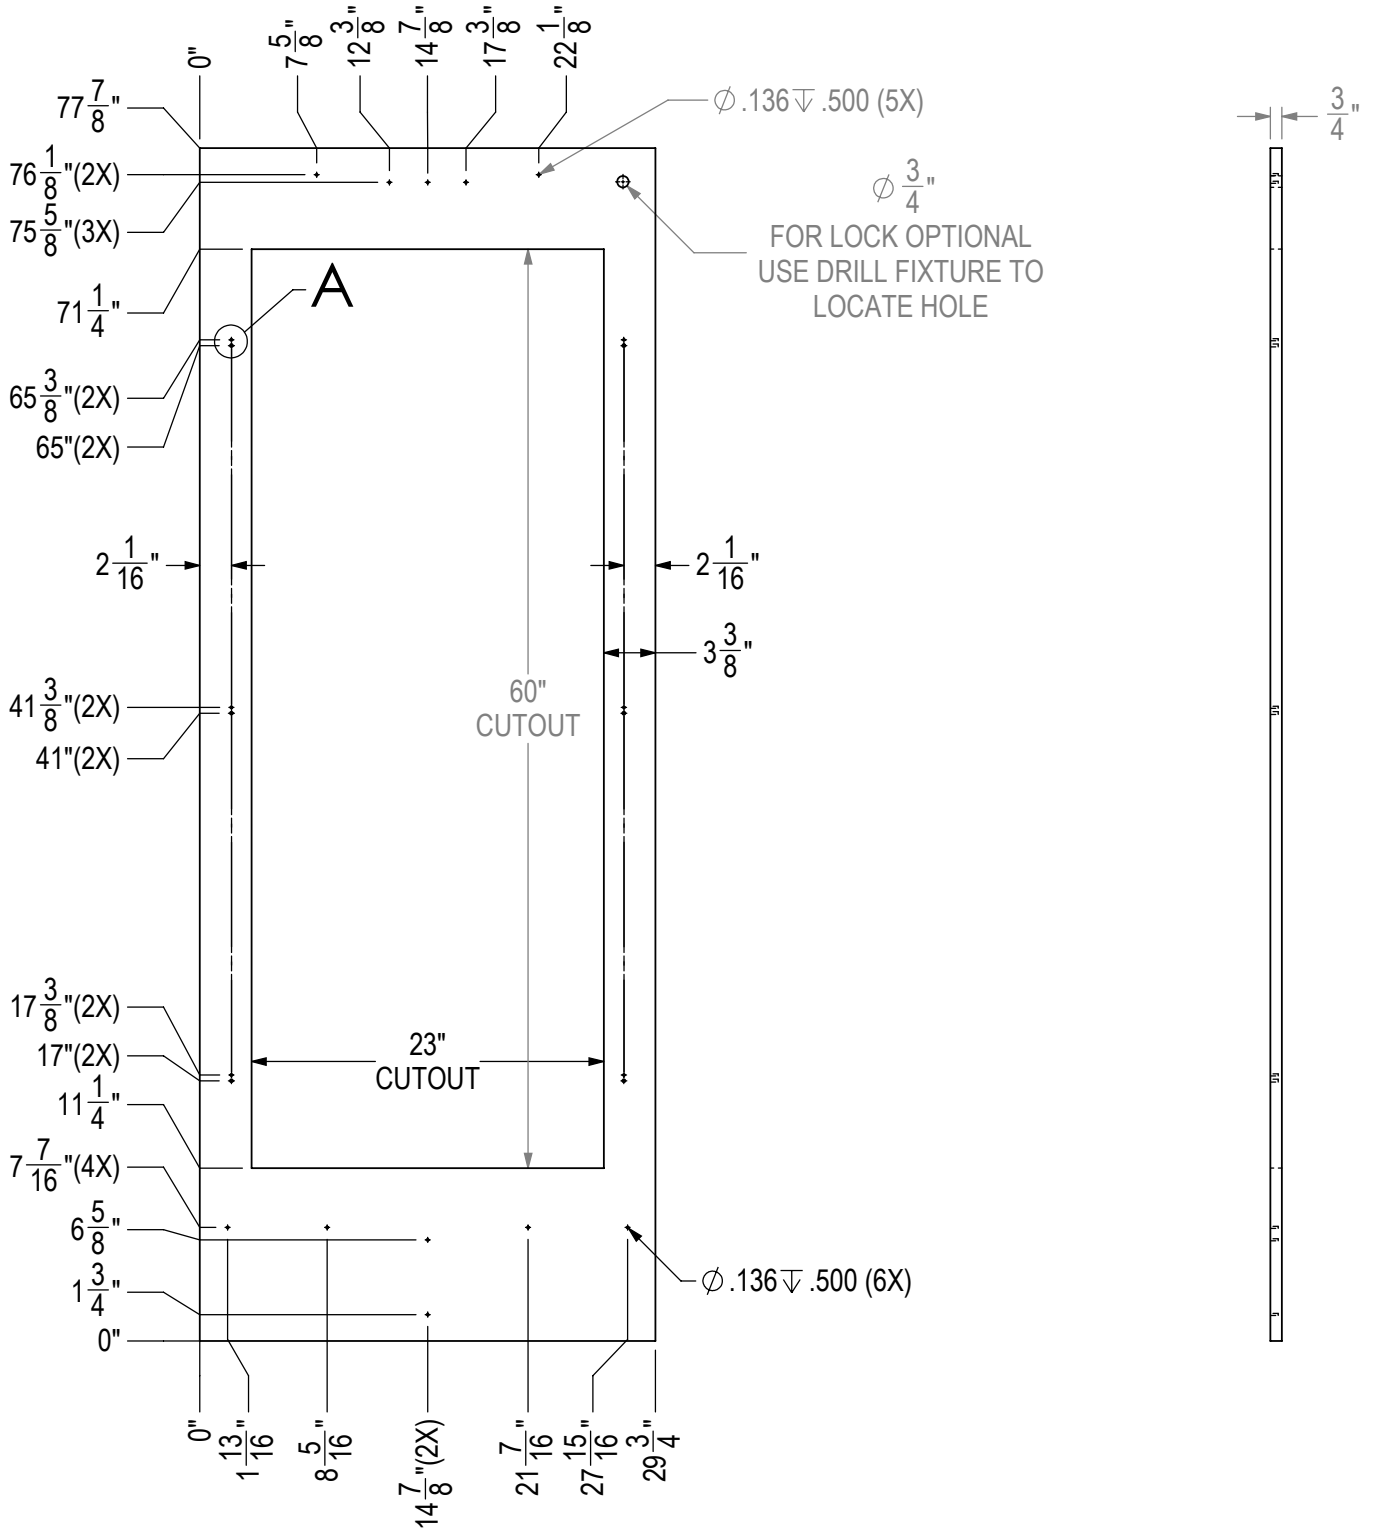

**24 INCH COLUMN GLASS DOOR TEMPLATE FOR 4" TOE KICK**

**24 INCH COLUMN GLASS DOOR TEMPLATE FOR 6" TOE KICK**

**30 INCH COLUMN GLASS DOOR TEMPLATE FOR 4" TOE KICK**

30 INCH COLUMN GLASS DOOR TEMPLATE FOR 6" TOE KICK

24" WINE SHELF FRONT DETAIL

30" WINE SHELF FRONT DETAIL