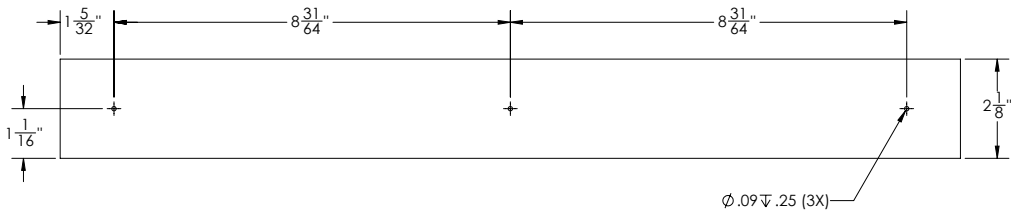

**24 INCH COLUMN GLASS DOOR TEMPLATE FOR 4" TOE KICK**

**24 INCH COLUMN GLASS DOOR TEMPLATE FOR 6" TOE KICK**

**30 INCH COLUMN GLASS DOOR TEMPLATE FOR 4" TOE KICK**

30 INCH COLUMN GLASS DOOR TEMPLATE FOR 6" TOE KICK

24" WINE SHELF FRONT DETAIL

30" WINE SHELF FRONT DETAIL