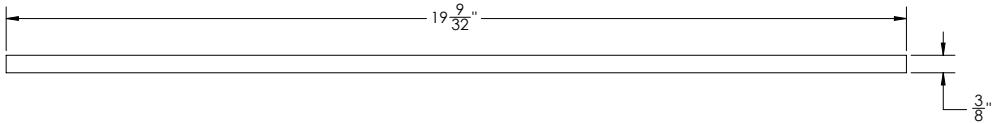

**24 INCH COLUMN GLASS DOOR TEMPLATE FOR 4" TOE KICK**

**24 INCH COLUMN GLASS DOOR TEMPLATE FOR 6" TOE KICK**

**30 INCH COLUMN GLASS DOOR TEMPLATE FOR 4" TOE KICK**

30 INCH COLUMN GLASS DOOR TEMPLATE FOR 6" TOE KICK

24" WINE SHELF FRONT DETAIL

30" WINE SHELF FRONT DETAIL