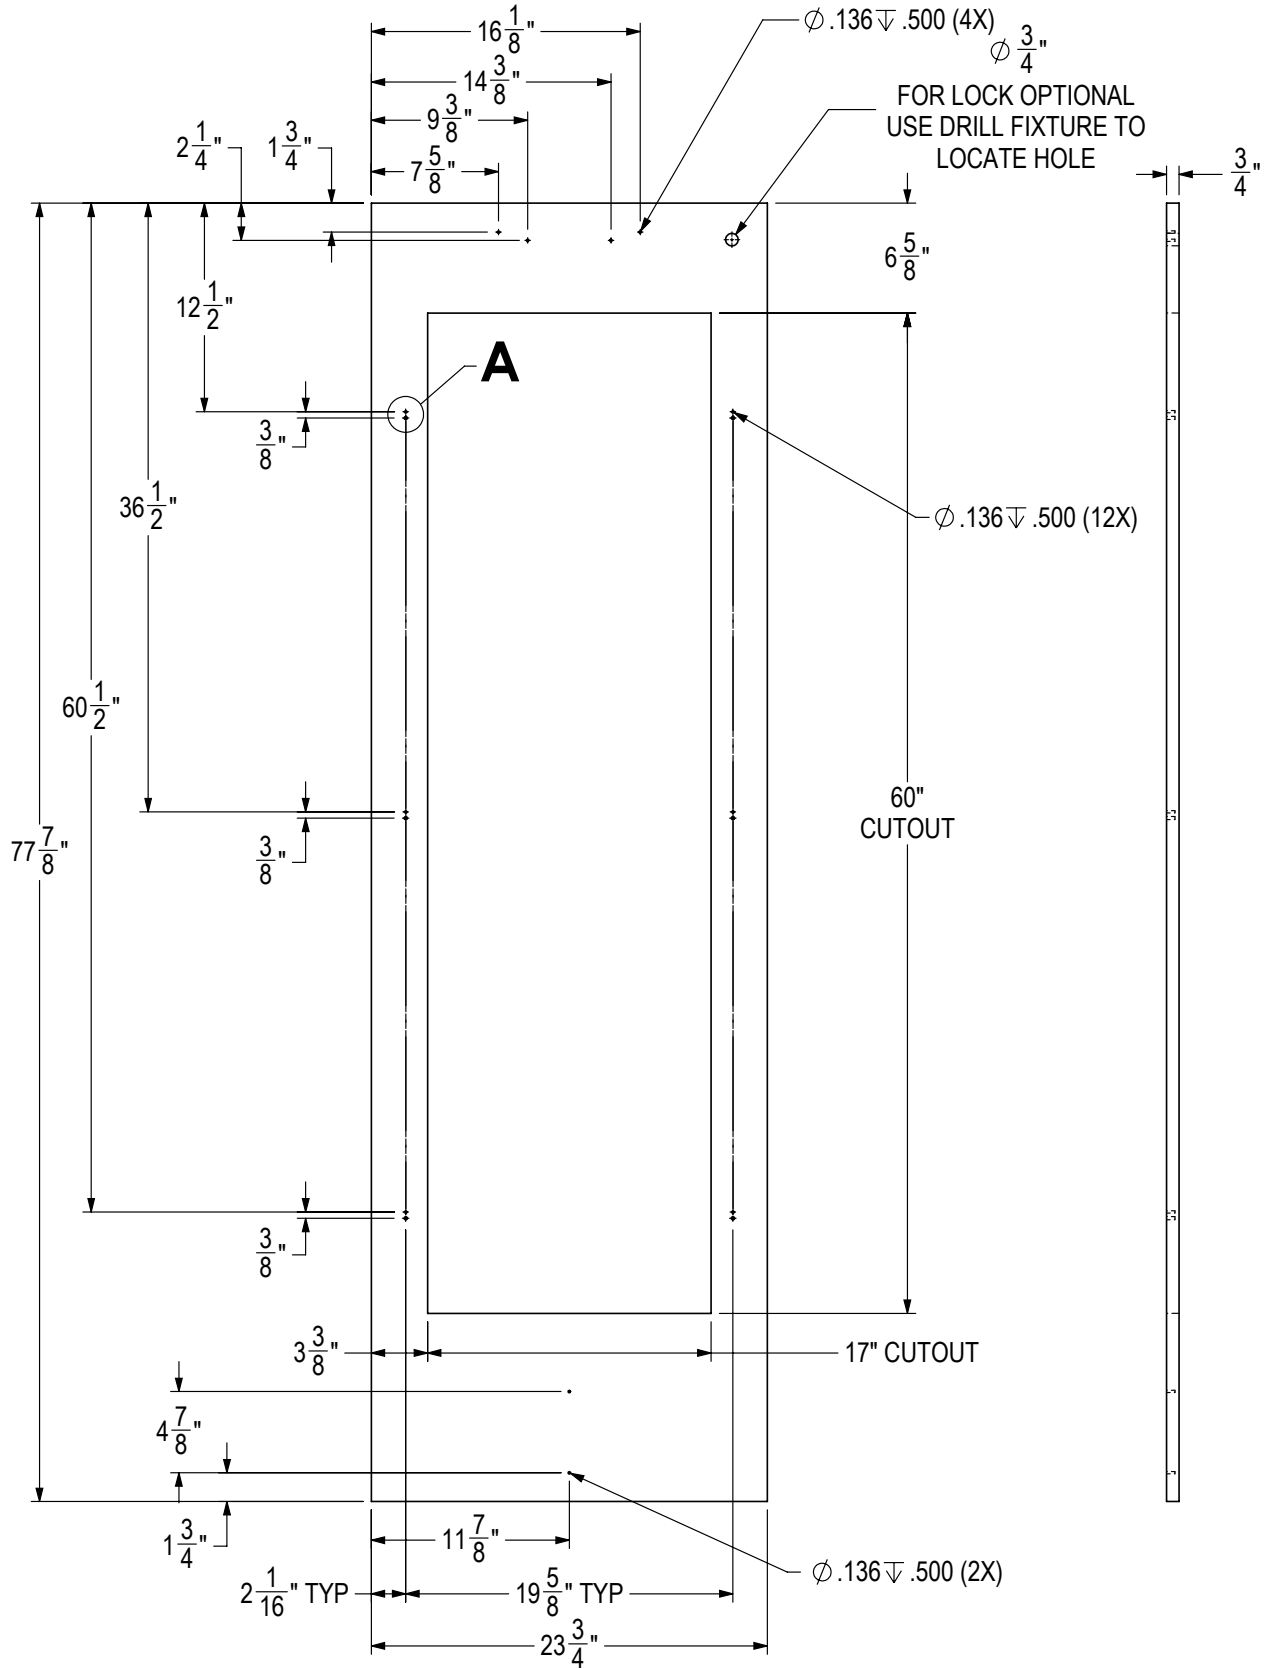

**24 INCH COLUMN GLASS DOOR TEMPLATE FOR 4" TOE KICK**

**24 INCH COLUMN GLASS DOOR TEMPLATE FOR 6" TOE KICK**

**30 INCH COLUMN GLASS DOOR TEMPLATE FOR 4" TOE KICK**

30 INCH COLUMN GLASS DOOR TEMPLATE FOR 6" TOE KICK

24" WINE SHELF FRONT DETAIL

30" WINE SHELF FRONT DETAIL