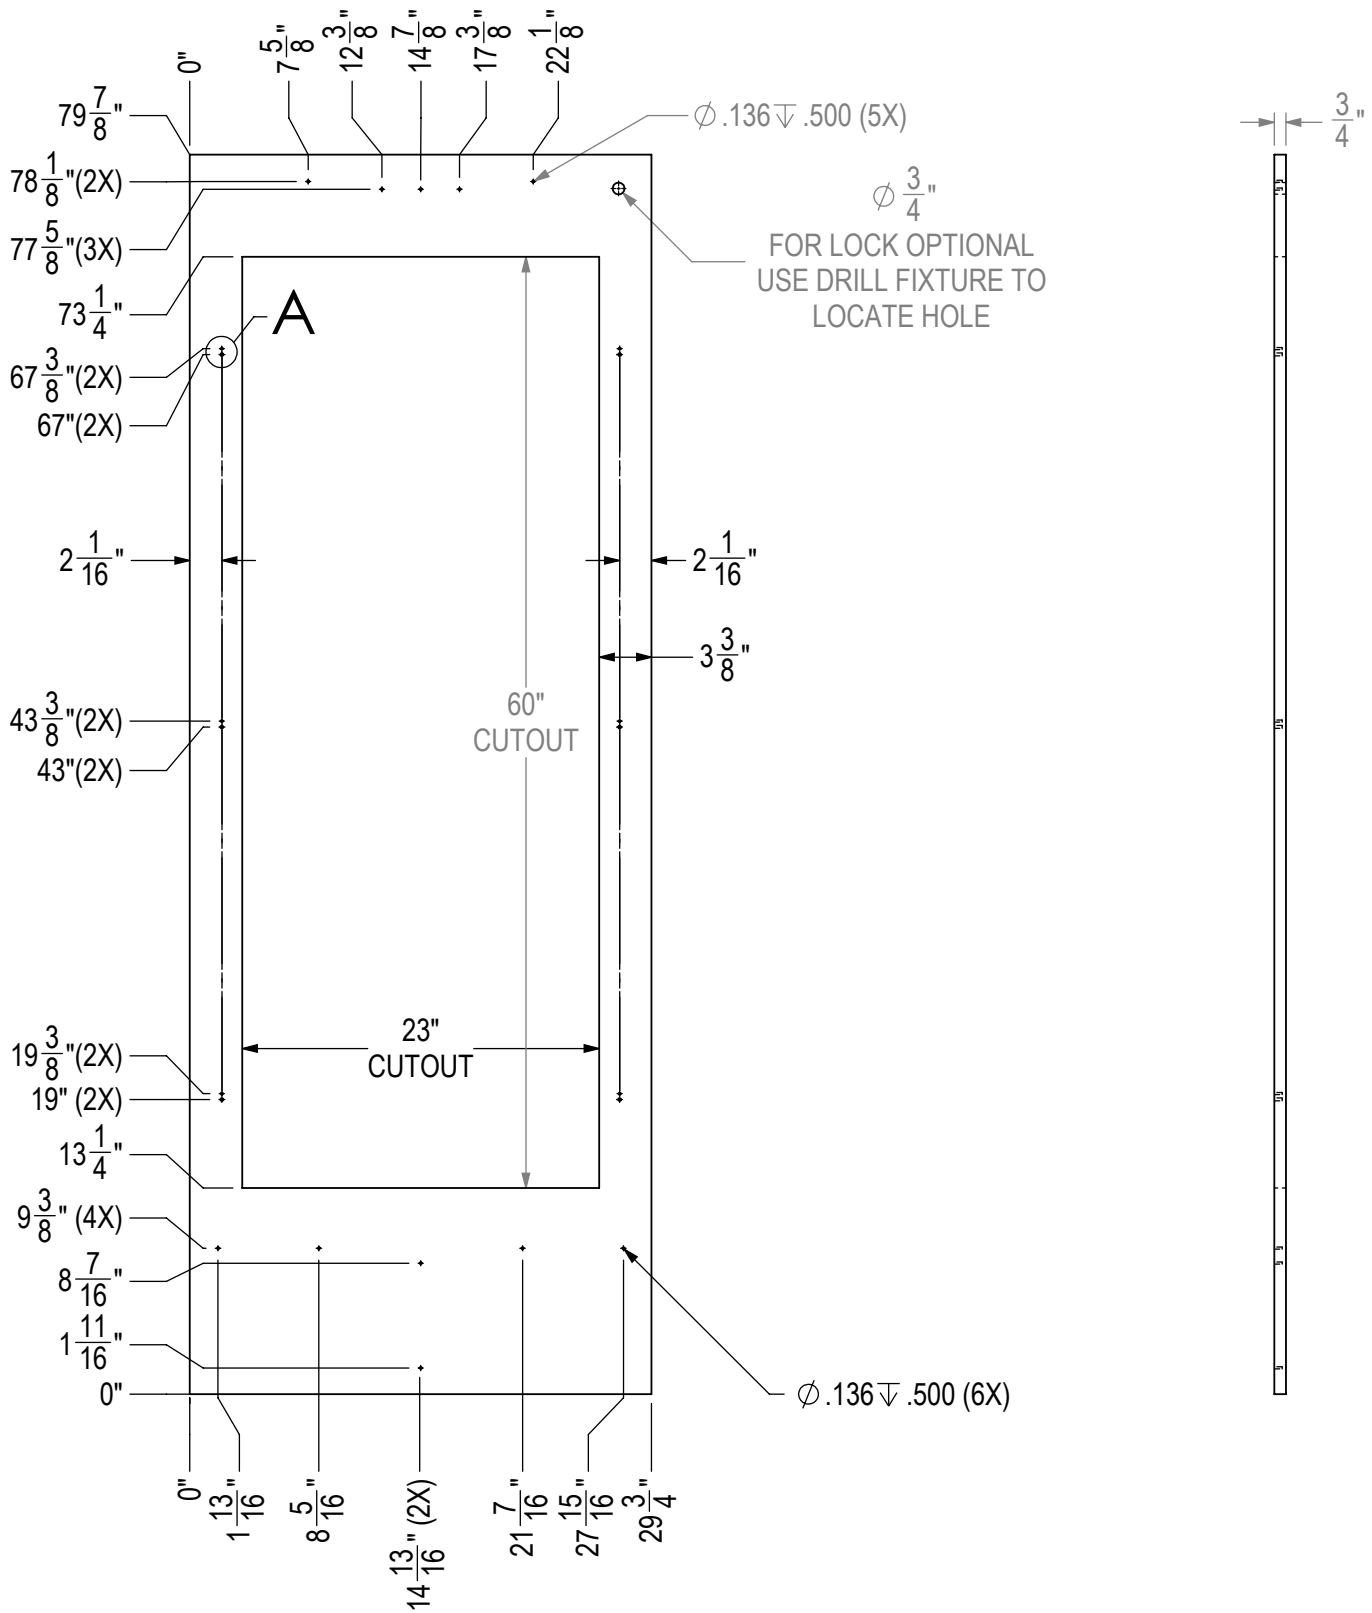

**24 INCH COLUMN GLASS DOOR TEMPLATE FOR 4" TOE KICK**

**24 INCH COLUMN GLASS DOOR TEMPLATE FOR 6" TOE KICK**

**30 INCH COLUMN GLASS DOOR TEMPLATE FOR 4" TOE KICK**

30 INCH COLUMN GLASS DOOR TEMPLATE FOR 6" TOE KICK

24" WINE SHELF FRONT DETAIL

30" WINE SHELF FRONT DETAIL