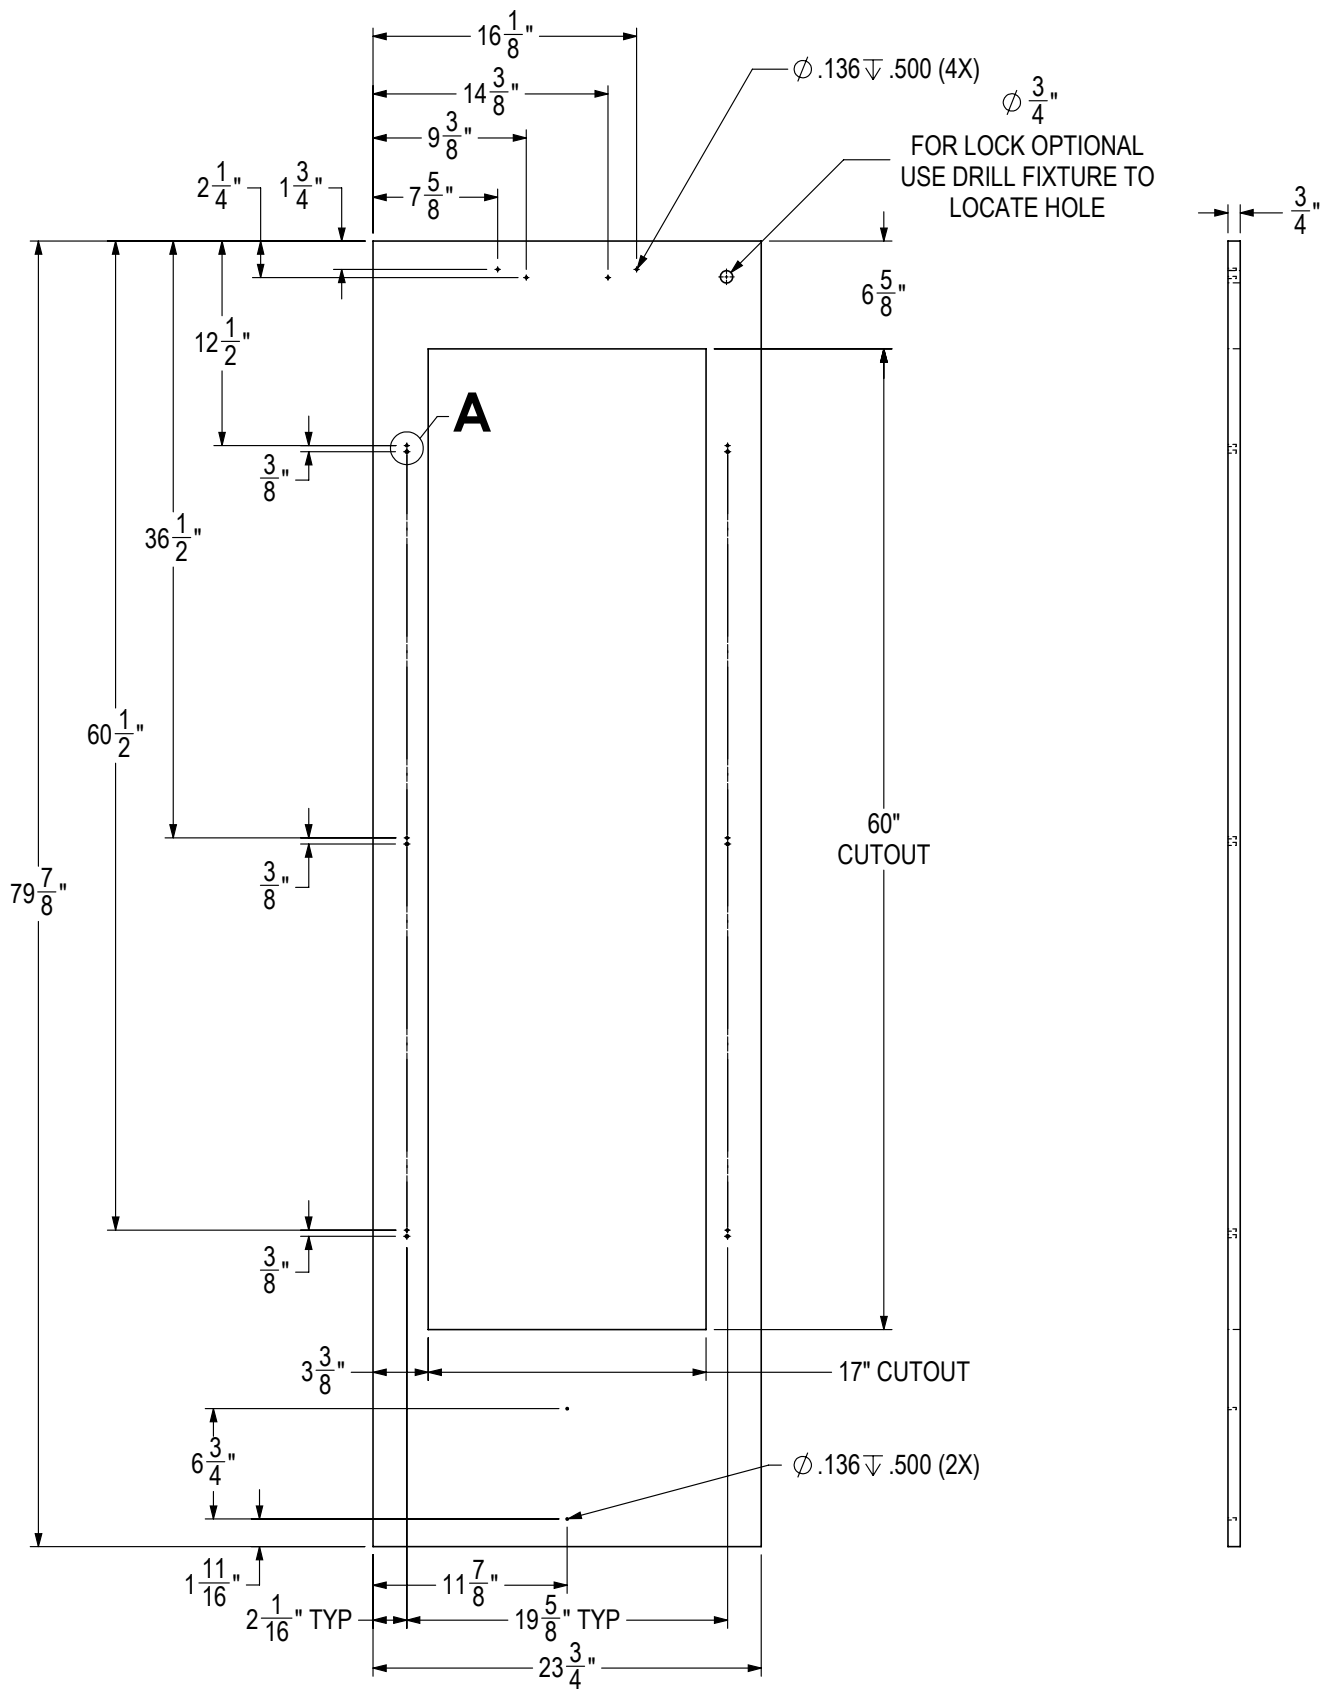

**24 INCH COLUMN GLASS DOOR TEMPLATE FOR 4" TOE KICK**

**24 INCH COLUMN GLASS DOOR TEMPLATE FOR 6" TOE KICK**

**30 INCH COLUMN GLASS DOOR TEMPLATE FOR 4" TOE KICK**

30 INCH COLUMN GLASS DOOR TEMPLATE FOR 6" TOE KICK

24" WINE SHELF FRONT DETAIL

30" WINE SHELF FRONT DETAIL