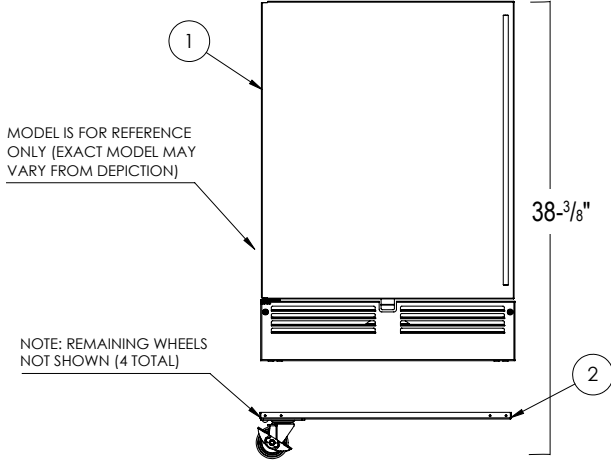

MOBILE TAP
Wine

MODEL NUMBERS - HC24RS4S-GO-SLFLT, HC24RS4S-H0-SLFLT, HC24RS4S-10-SLFLT, HC24RS4S-J0-SLFLT

HC24RS4S-H0-SLFLT Mobile Tap Wine includes:

Side View