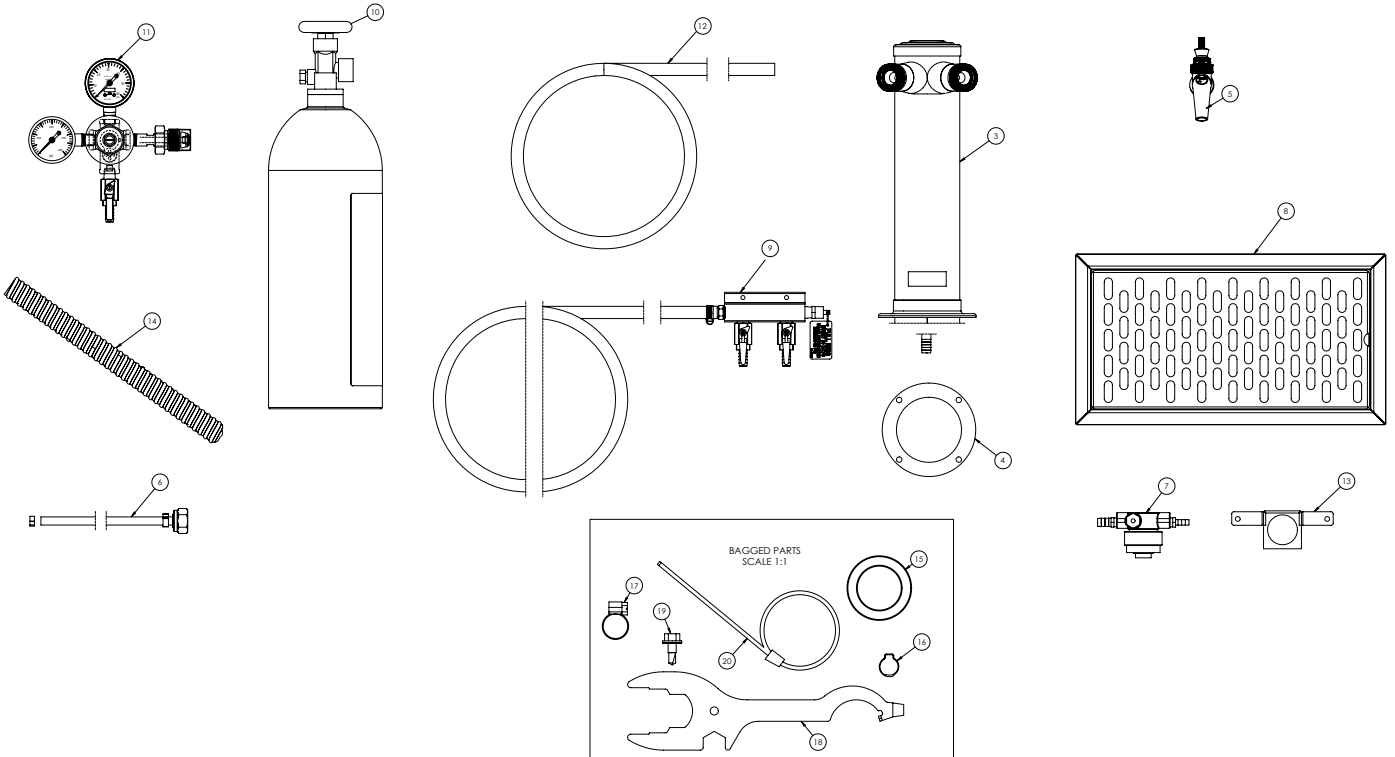

MOBILE TAP
Wine

MODEL NUMBERS - HC24RS4S-GO-SLFLT, HC24RS4S-H0-SLFLT, HC24RS4S-10-SLFLT, HC24RS4S-J0-SLFLT

HC24RS4S-H0-SLFLT Mobile Tap Wine includes: