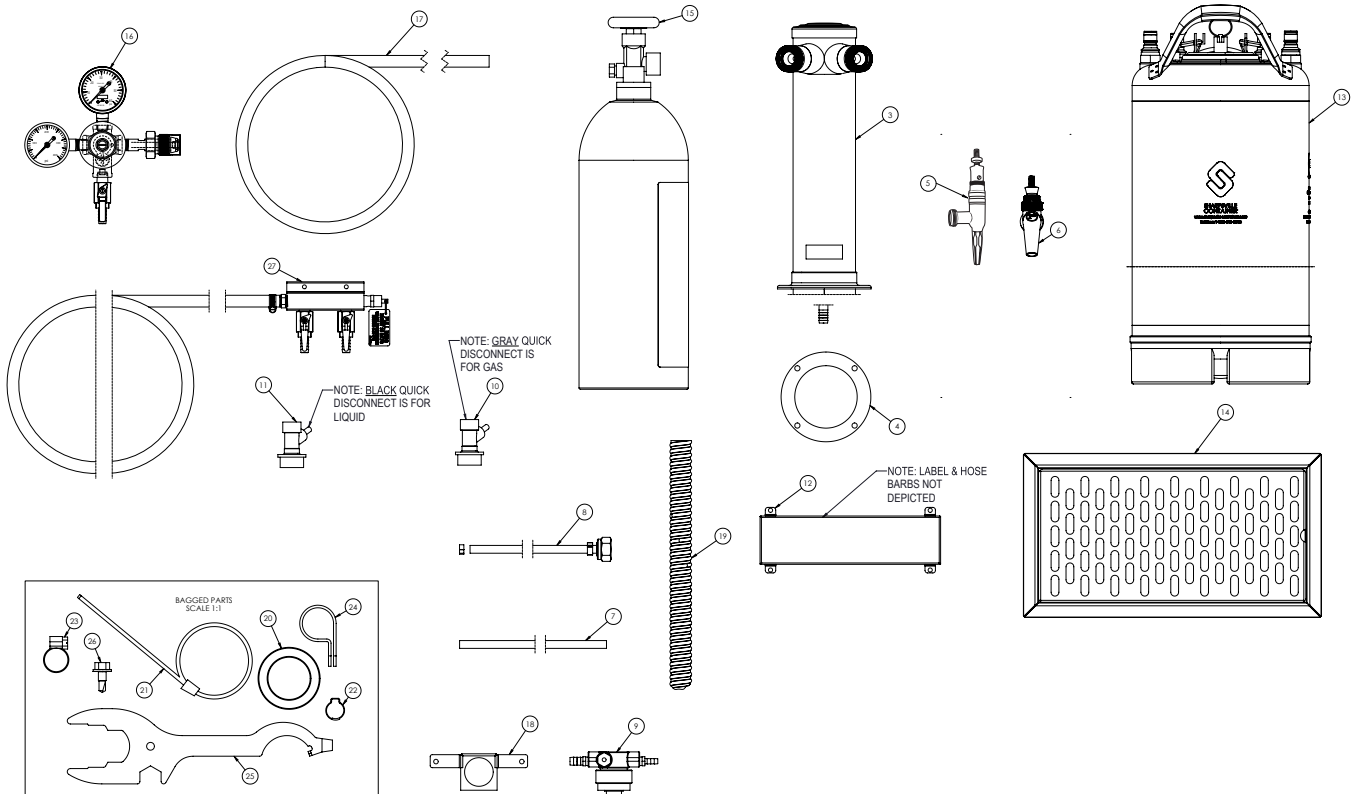

MODEL NUMBERS - HC24RS4S-G0-SLFLT, HC24RS4S-H0-SLFLT, HC24RS4S-I0-SLFLT, HC24RS4S-J0-SLFLT