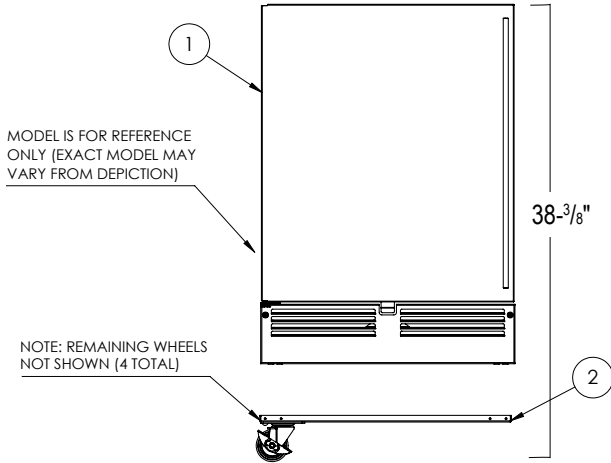

MOBILE TAP
Beer

MODEL NUMBERS - HC24RS4S-GO-SLFLT, HC24RS4S-H0-SLFLT, HC24RS4S-I0-SLFLT, HC24RS4S-J0-SLFLT

HC24RS4S-J0-SLFLT Mobile Tap Beer includes:

	DESCRIPTION	PART NO.	QTY.
1	24" Beverage Dispenser Refrigerator	HC24RS4S	1 ea.
2	3-3/4" Caster Kit	66736	1 ea.
3	Two Faucet Draft Arm, 304SS	858D	1 ea.
4	Gasket, Draft Arm	57355-1	1 ea.
5	Forward Sealing Faucet	630SS	2 ea.
6	Connector, Black, 3/16" x 5'	532	2 ea.
7	Coupler, Low Boy	40030SSLD	2 ea.
8	Drip Pan	67782	1 ea.
9	2-Way Air Distributor	C18942L	1 ea.
10	CO2 Cylinder, 5lb	57806A	1 ea.
11	CO2 Regulator, Primary, Twin Gauge	2928F	1 ea.
12	Air Hose, Red, 9/16" OD x 5/16" ID	1392R	15 ft.
13	Air Scoop	68843-1	1 ea.
14	Air Snorkel	57738	3 ft.
15	Bushing, Snap, 1.00" ID, Nylon, Black	54407	1 ea.
16	Clamp, Stepless Ear	C33053	10 ea.
17	Clamp, Stainless Steel Worm Drive	3079	10 ea.
18	Wrench	40106-1	1 ea.
19	Screw, Self Drilling, #10 x 3/4"	57740A	10 ea.
20	Cable Tie, 5 1/2"	C27099	1 ea.

MOBILE TAP
Beer

MODEL NUMBERS - HC24RS4S-G0-SLFLT, HC24RS4S-H0-SLFLT, HC24RS4S-I0-SLFLT, HC24RS4S-J0-SLFLT

HC24RS4S-J0-SLFLT Mobile Tap Beer includes:

Form No. Z2835
Rev 06.14.22