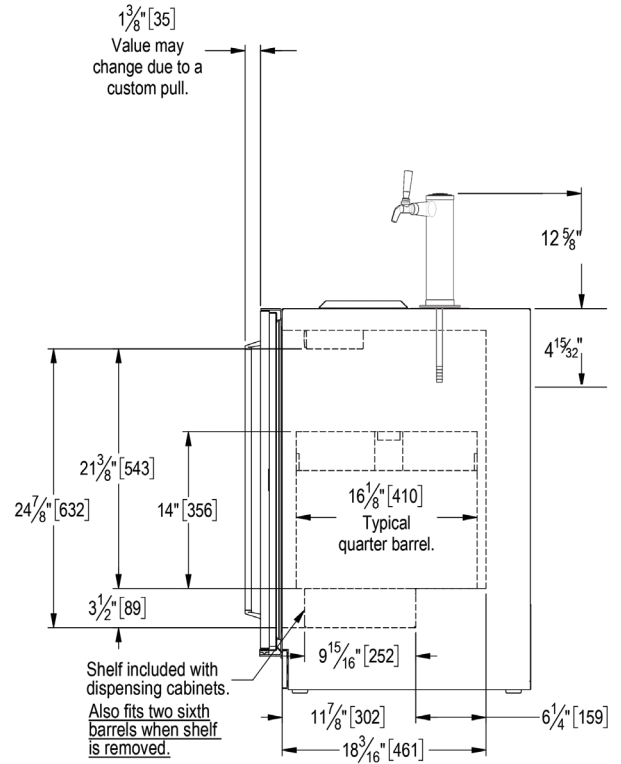

MOBILE TAP
Wine

MODEL NUMBERS - HC24RS4S-GO-SLFLT, HC24RS4S-H0-SLFLT, HC24RS4S-10-SLFLT, HC24RS4S-J0-SLFLT

HC24RS4S-H0-SLFLT Mobile Tap Wine includes:

Side View