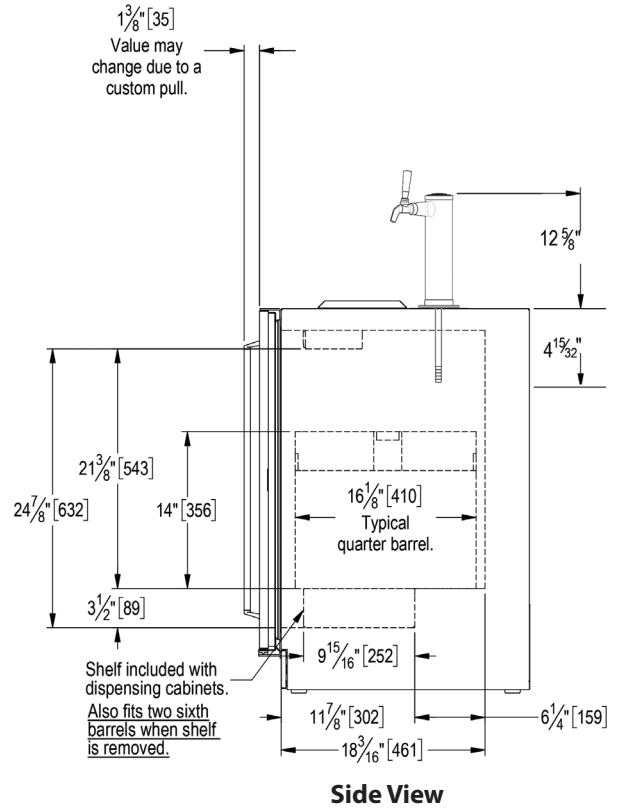

MOBILE TAP
Beer

MODEL NUMBERS - HC24RS4S-GO-SLFLT, HC24RS4S-H0-SLFLT, HC24RS4S-I0-SLFLT, HC24RS4S-J0-SLFLT

HC24RS4S-J0-SLFLT Mobile Tap Beer includes:

	DESCRIPTION	PART NO.	QTY.
1	24" Beverage Dispenser Refrigerator	HC24RS4S	1 ea.
2	3-3/4" Caster Kit	66736	1 ea.
3	Two Faucet Draft Arm, 304SS	858D	1 ea.
4	Gasket, Draft Arm	57355-1	1 ea.
5	Forward Sealing Faucet	630SS	2 ea.
6	Connector, Black, 3/16" x 5'	532	2 ea.
7	Coupler, Low Boy	40030SSLD	2 ea.
8	Drip Pan	67782	1 ea.
9	2-Way Air Distributor	C18942L	1 ea.
10	CO2 Cylinder, 5lb	57806A	1 ea.
11	CO2 Regulator, Primary, Twin Gauge	2928F	1 ea.
12	Air Hose, Red, 9/16" OD x 5/16" ID	1392R	15 ft.
13	Air Scoop	68843-1	1 ea.
14	Air Snorkel	57738	3 ft.
15	Bushing, Snap, 1.00" ID, Nylon, Black	54407	1 ea.
16	Clamp, Stepless Ear	C33053	10 ea.
17	Clamp, Stainless Steel Worm Drive	3079	10 ea.
18	Wrench	40106-1	1 ea.
19	Screw, Self Drilling, #10 x 3/4"	57740A	10 ea.
20	Cable Tie, 5 1/2"	C27099	1 ea.

MOBILE TAP
Beer

MODEL NUMBERS - HC24RS4S-G0-SLFLT, HC24RS4S-H0-SLFLT, HC24RS4S-I0-SLFLT, HC24RS4S-J0-SLFLT

HC24RS4S-J0-SLFLT Mobile Tap Beer includes:

Form No. Z2835
Rev 06.14.22