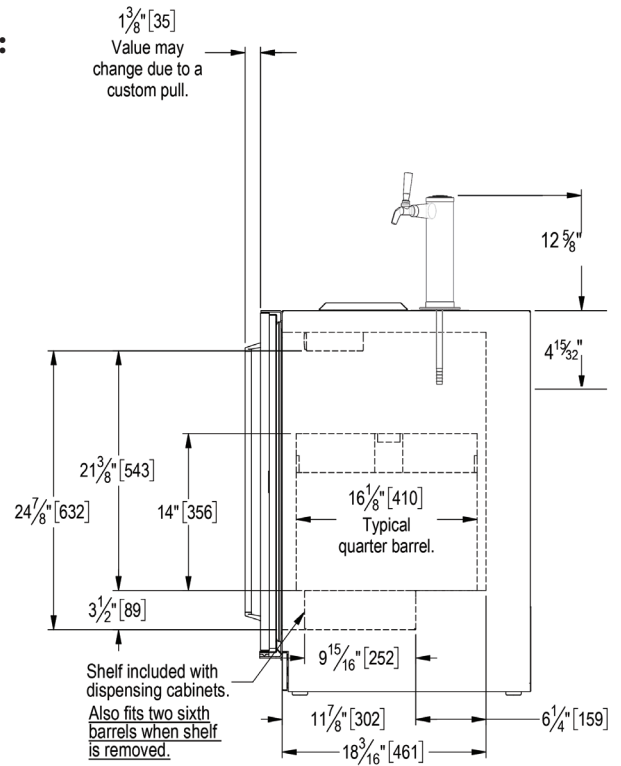

MOBILE TAP
Beer

MODEL NUMBERS - HC24RS4S-G0-SLFLT, HC24RS4S-H0-SLFLT, HC24RS4S-I0-SLFLT, HC24RS4S-J0-SLFLT

HC24RS4S-J0-SLFLT Mobile Tap Beer includes:

Form No. Z2835
Rev 06.14.22

MOBILE TAP
Beer & Wine

MODEL NUMBERS - HC24RS4S-GO-SLFLT, HC24RS4S-H0-SLFLT, HC24RS4S-I0-SLFLT, HC24RS4S-J0-SLFLT

HC24RS4S-I0-SLFLT Mobile Tap Beer & Wine includes:

	DESCRIPTION	PART NO.	QTY.
1	24" Beverage Dispenser Refrigerator	HC24RS4S	1 ea.
2	3-3/4" Caster Kit	66736	1 ea.
3	Two Faucet Draft Arm, 304SS	858D	1 ea.
4	Gasket, Draft Arm	57355-1	1 ea.
5	Forward Sealing Faucet	630SS	2 ea.
6	Connector, Black, 3/16" x 5'	532	1 ea.
7	Connector, 1/4" ID	67750	1 ea.
8	Coupler, Low Boy	40030SSLD	2 ea.
9	Drip Pan	67782	1 ea.
10	Nitrogen Cylinder, Aluminum, Tank	1013578	1 ea.
11	Regulator Assy, Nitrogen, Twin Gauge	2925C	1 ea.
12	CO2 Cylinder, 5lb	57806A	1 ea.
13	CO2 Regulator, Primary, Twin Gauge	2928F	1 ea.
14	Air Hose, Red, 9/16" OD x 5/16" ID	1392R	15 ft.
15	Air Scoop	68843-1	1 ea.
16	Air Snorkel	57738	3 ft.
17	Bushing, Snap, 1.00" ID, Nylon, Black	54407	1 ea.
18	Clamp, Stepless Ear	C33053	10 ea.
19	Clamp, Stainless Steel Worm Drive	3079	10 ea.
20	Wrench	40106-1	1 ea.
21	Screw, Self Drilling, #10 x 3/4"	57740A	10 ea.
22	Cable Tie, 5 1/2"	C27099	1 ea.

MOBILE TAP
Beer & Wine

MODEL NUMBERS - HC24RS4S-GO-SLFLT, HC24RS4S-H0-SLFLT, HC24RS4S-10-SLFLT, HC24RS4S-J0-SLFLT

HC24RS4S-10-SLFLT Mobile Tap Beer & Wine includes:

Side View

Form No. Z2835
Rev 06.14.22