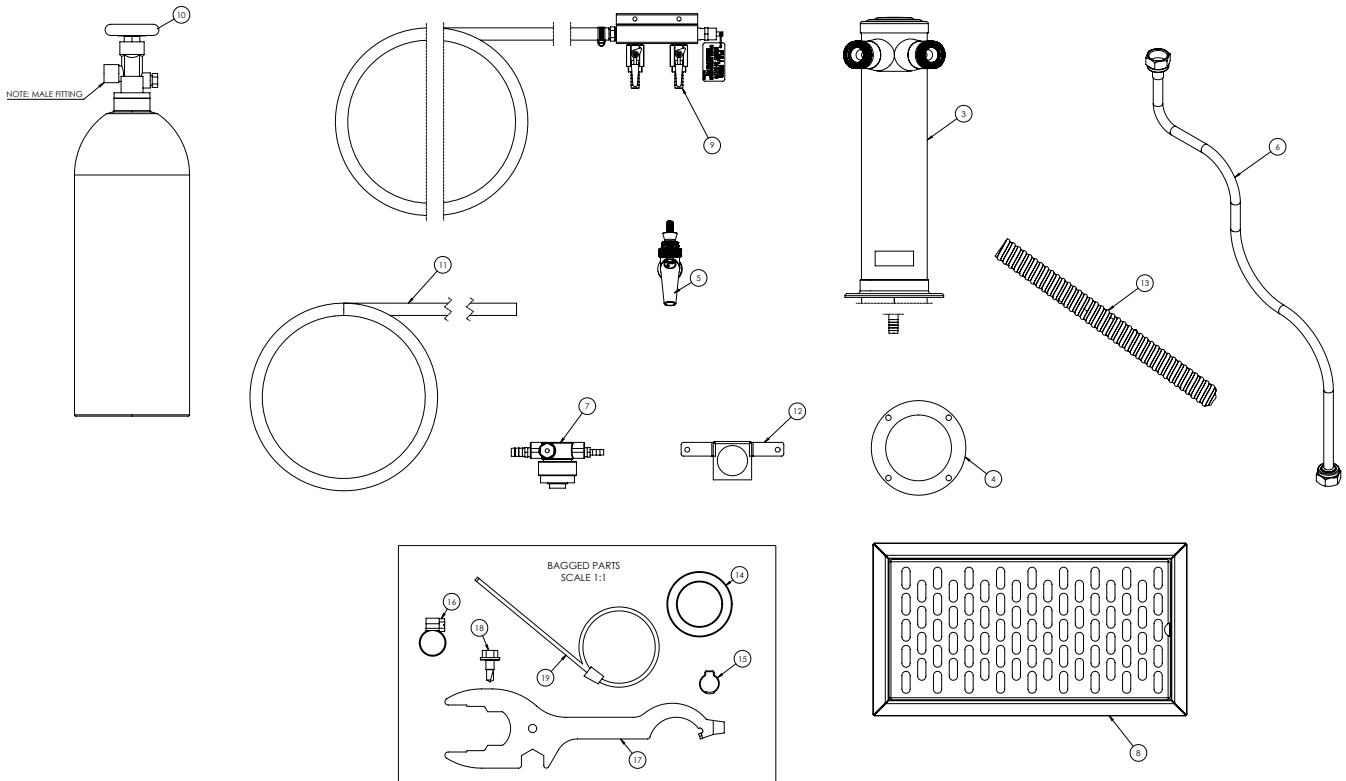

MOBILE TAP
Beer

MODEL NUMBERS - HC24RS4S-GO-SLFLT, HC24RS4S-H0-SLFLT, HC24RS4S-I0-SLFLT, HC24RS4S-J0-SLFLT

HC24RS4S-J0-SLFLT Mobile Tap Beer includes:

	DESCRIPTION	PART NO.	QTY.
1	24" Beverage Dispenser Refrigerator	HC24RS4S	1 ea.
2	3-3/4" Caster Kit	66736	1 ea.
3	Two Faucet Draft Arm, 304SS	858D	1 ea.
4	Gasket, Draft Arm	57355-1	1 ea.
5	Forward Sealing Faucet	630SS	2 ea.
6	Connector, Black, 3/16" x 5'	532	2 ea.
7	Coupler, Low Boy	40030SSLD	2 ea.
8	Drip Pan	67782	1 ea.
9	2-Way Air Distributor	C18942L	1 ea.
10	CO2 Cylinder, 5lb	57806A	1 ea.
11	CO2 Regulator, Primary, Twin Gauge	2928F	1 ea.
12	Air Hose, Red, 9/16" OD x 5/16" ID	1392R	15 ft.
13	Air Scoop	68843-1	1 ea.
14	Air Snorkel	57738	3 ft.
15	Bushing, Snap, 1.00" ID, Nylon, Black	54407	1 ea.
16	Clamp, Stepless Ear	C33053	10 ea.
17	Clamp, Stainless Steel Worm Drive	3079	10 ea.
18	Wrench	40106-1	1 ea.
19	Screw, Self Drilling, #10 x 3/4"	57740A	10 ea.
20	Cable Tie, 5 1/2"	C27099	1 ea.

MOBILE TAP
Beer

MODEL NUMBERS - HC24RS4S-G0-SLFLT, HC24RS4S-H0-SLFLT, HC24RS4S-I0-SLFLT, HC24RS4S-J0-SLFLT

HC24RS4S-J0-SLFLT Mobile Tap Beer includes:

Form No. Z2835
Rev 06.14.22