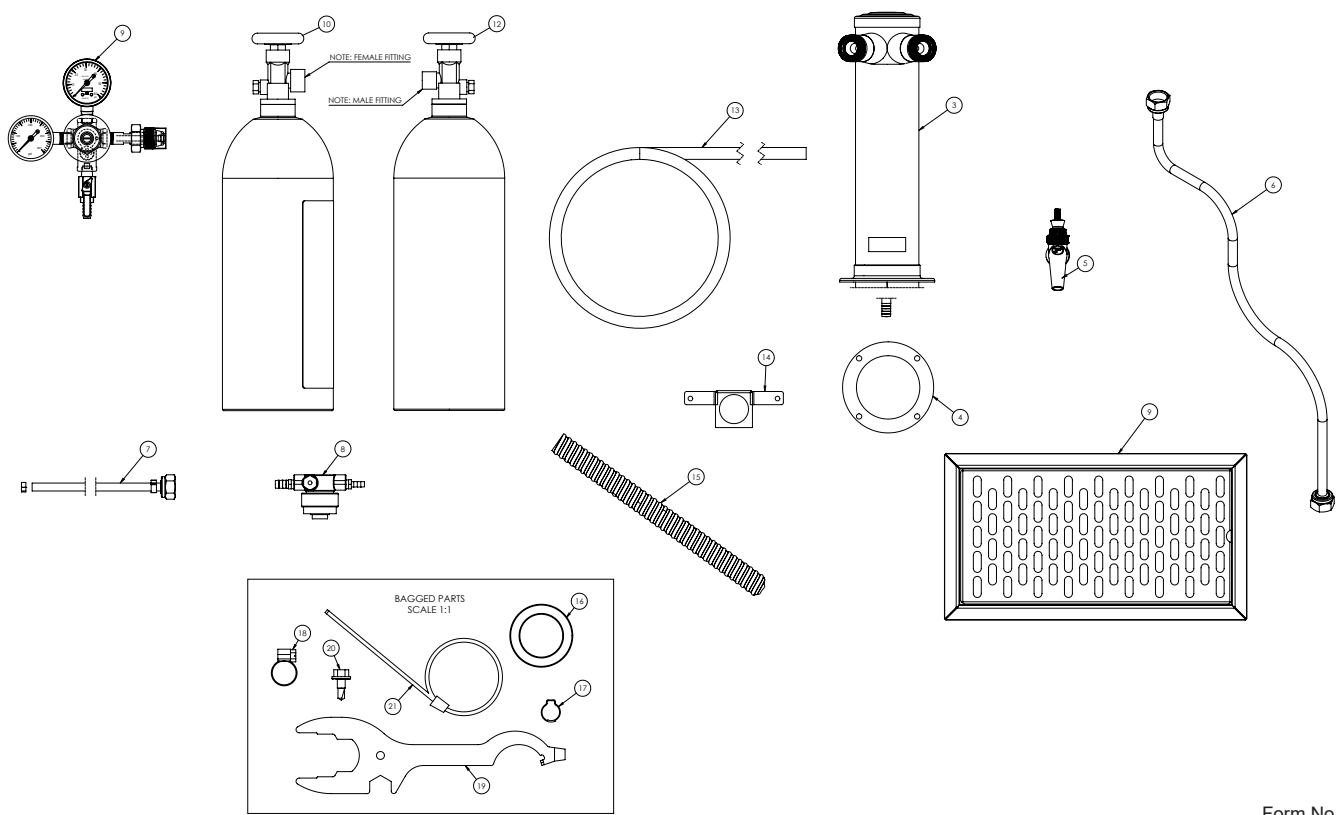

	DESCRIPTION	PART NO.	QTY.
1	24" Beverage Dispenser Refrigerator	HC24RS4S	1 ea.
2	3-3/4" Caster Kit	66736	1 ea.
3	Two Faucet Draft Arm, 304SS	858D	1 ea.
4	Gasket, Draft Arm	57355-1	1 ea.
5	Forward Sealing Faucet	630SS	2 ea.
6	Connector, Black, 3/16" x 5'	532	2 ea.
7	Coupler, Low Boy	40030SSLD	2 ea.
8	Drip Pan	67782	1 ea.
9	2-Way Air Distributor	C18942L	1 ea.
10	CO2 Cylinder, 5lb	57806A	1 ea.
11	CO2 Regulator, Primary, Twin Gauge	2928F	1 ea.
12	Air Hose, Red, 9/16" OD x 5/16" ID	1392R	15 ft.
13	Air Scoop	68843-1	1 ea.
14	Air Snorkel	57738	3 ft.
15	Bushing, Snap, 1.00" ID, Nylon, Black	54407	1 ea.
16	Clamp, Stepless Ear	C33053	10 ea.
17	Clamp, Stainless Steel Worm Drive	3079	10 ea.
18	Wrench	40106-1	1 ea.
19	Screw, Self Drilling, #10 x 3/4"	57740A	10 ea.
20	Cable Tie, 5 1/2"	C27099	1 ea.

HC24RS4S-I0-SLFLT Mobile Tap Beer & Wine includes:

	DESCRIPTION	PART NO.	QTY.
1	24" Beverage Dispenser Refrigerator	HC24RS4S	1 ea.
2	3-3/4" Caster Kit	66736	1 ea.
3	Two Faucet Draft Arm, 304SS	858D	1 ea.
4	Gasket, Draft Arm	57355-1	1 ea.
5	Forward Sealing Faucet	630SS	2 ea.
6	Connector, Black, 3/16" x 5'	532	1 ea.
7	Connector, 1/4" ID	67750	1 ea.
8	Coupler, Low Boy	40030SSLD	2 ea.
9	Drip Pan	67782	1 ea.
10	Nitrogen Cylinder, Aluminum, Tank	1013578	1 ea.
11	Regulator Assy, Nitrogen, Twin Gauge	2925C	1 ea.
12	CO2 Cylinder, 5lb	57806A	1 ea.
13	CO2 Regulator, Primary, Twin Gauge	2928F	1 ea.
14	Air Hose, Red, 9/16" OD x 5/16" ID	1392R	15 ft.
15	Air Scoop	68843-1	1 ea.
16	Air Snorkel	57738	3 ft.
17	Bushing, Snap, 1.00" ID, Nylon, Black	54407	1 ea.
18	Clamp, Stepless Ear	C33053	10 ea.
19	Clamp, Stainless Steel Worm Drive	3079	10 ea.
20	Wrench	40106-1	1 ea.
21	Screw, Self Drilling, #10 x 3/4"	57740A	10 ea.
22	Cable Tie, 5 1/2"	C27099	1 ea.

MOBILE TAP
Beer & Wine

MODEL NUMBERS - HC24RS4S-GO-SLFLT, HC24RS4S-H0-SLFLT, HC24RS4S-10-SLFLT, HC24RS4S-J0-SLFLT

HC24RS4S-10-SLFLT Mobile Tap Beer & Wine includes:

Side View

Form No. Z2835
Rev 06.14.22