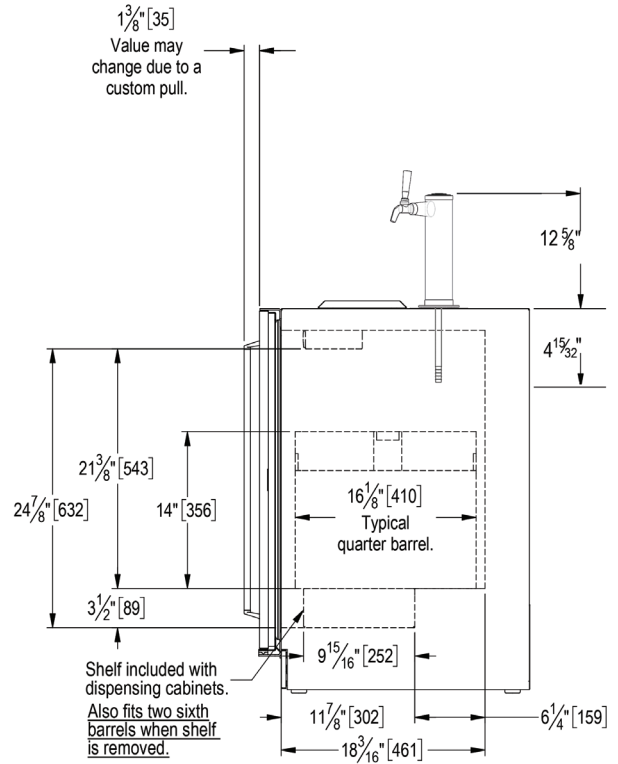

MOBILE TAP
Nitro & Coffee or Wine

HC24RS4S-G0-SLFLT Mobile Tap
Nitro & Coffee or Wine includes:

Side View