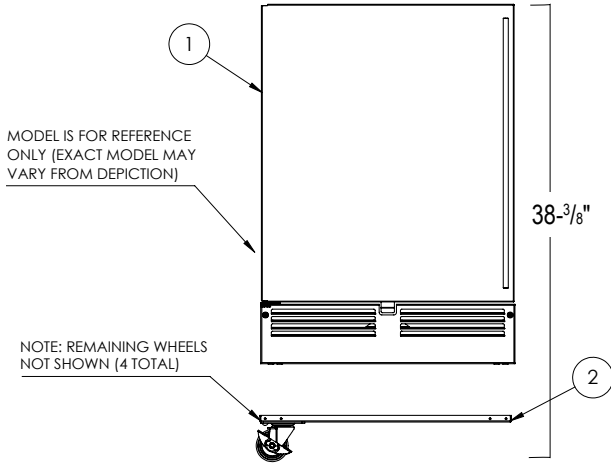

MOBILE TAP
Nitro & Coffee or Wine

HC24RS4S-G0-SLFLT Mobile Tap
Nitro & Coffee or Wine includes:

Side View