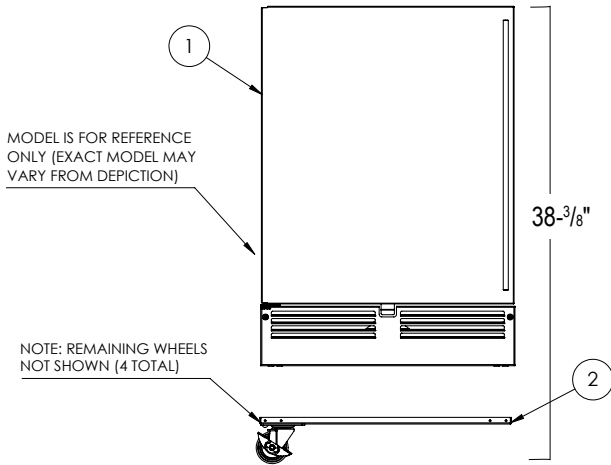

HC24RS4S-I0-SLFLT Mobile Tap Beer & Wine includes:

	DESCRIPTION	PART NO.	QTY.
1	24" Beverage Dispenser Refrigerator	HC24RS4S	1 ea.
2	3-3/4" Caster Kit	66736	1 ea.
3	Two Faucet Draft Arm, 304SS	858D	1 ea.
4	Gasket, Draft Arm	57355-1	1 ea.
5	Forward Sealing Faucet	630SS	2 ea.
6	Connector, Black, 3/16" x 5'	532	1 ea.
7	Connector, 1/4" ID	67750	1 ea.
8	Coupler, Low Boy	40030SSLD	2 ea.
9	Drip Pan	67782	1 ea.
10	Nitrogen Cylinder, Aluminum, Tank	1013578	1 ea.
11	Regulator Assy, Nitrogen, Twin Gauge	2925C	1 ea.
12	CO2 Cylinder, 5lb	57806A	1 ea.
13	CO2 Regulator, Primary, Twin Gauge	2928F	1 ea.
14	Air Hose, Red, 9/16" OD x 5/16" ID	1392R	15 ft.
15	Air Scoop	68843-1	1 ea.
16	Air Snorkel	57738	3 ft.
17	Bushing, Snap, 1.00" ID, Nylon, Black	54407	1 ea.
18	Clamp, Stepless Ear	C33053	10 ea.
19	Clamp, Stainless Steel Worm Drive	3079	10 ea.
20	Wrench	40106-1	1 ea.
21	Screw, Self Drilling, #10 x 3/4"	57740A	10 ea.
22	Cable Tie, 5 1/2"	C27099	1 ea.

MOBILE TAP
Beer & Wine

MODEL NUMBERS - HC24RS4S-GO-SLFLT, HC24RS4S-H0-SLFLT, HC24RS4S-10-SLFLT, HC24RS4S-J0-SLFLT

HC24RS4S-10-SLFLT Mobile Tap Beer & Wine includes:

Side View

Form No. Z2835
Rev 06.14.22