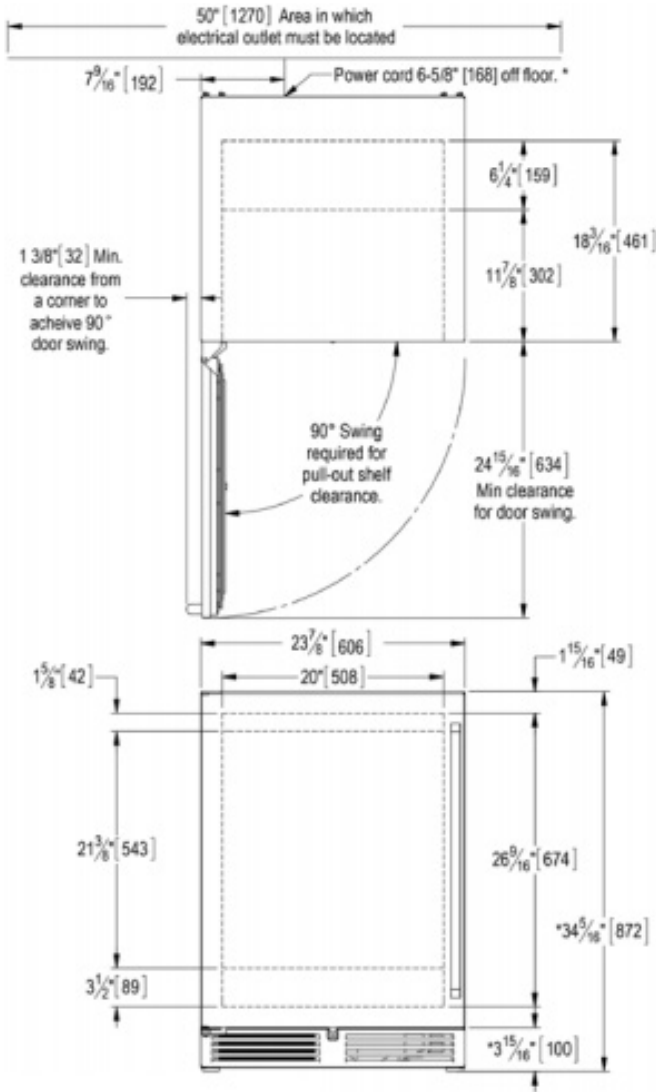

24" SIGNATURE SERIES
Beverage Center

* - Leg levelers can add 3/4" [19] to these dimensions when fully extended.