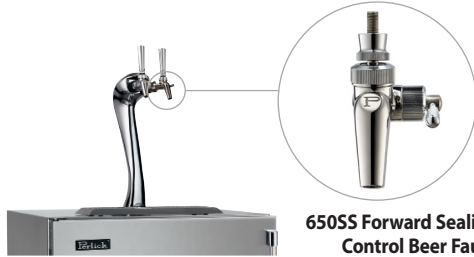

24" SIGNATURE SERIES
Adara Beverage Dispenser

JOB	
AREA	
ITEM NO.	
MODEL NO.	

Solid Door Model

650SS Forward Sealing Flow Control Beer Faucet

Available with 1 or 2 faucets
(2 faucet shown)

MODELS	DESCRIPTION
HP24TS-4-1L/R-1A	Indoor Signature Series Adara Beverage Dispenser Solid Stainless Steel Door 1 Faucet
HP24TS-4-2L/R-1A	Indoor Signature Series Adara Beverage Dispenser Solid Panel Ready Door 1 Faucet
HP24TS-4-1L/R-2A	Indoor Signature Series Adara Beverage Dispenser Solid Stainless Steel Door 2 Faucets
HP24TS-4-2L/R-2A	Indoor Signature Series Adara Beverage Dispenser Solid Panel Ready Door 2 Faucets

KEY PRODUCT FEATURES AND BENEFITS

- Superior construction provides ideal combination of energy efficient operation & powerful refrigeration performance ideal for kegged beverages
- 1000 BTU/hr capacity delivers industry's most energy efficient cool down; indoors or outdoors
- Up to 70% faster cooling speeds than leading competitor
- All stainless steel interior and exterior provide superior durability and easy cleaning
- Forced air refrigeration technology ensures consistent temperature throughout entire keg, maintaining flavor better than other brands