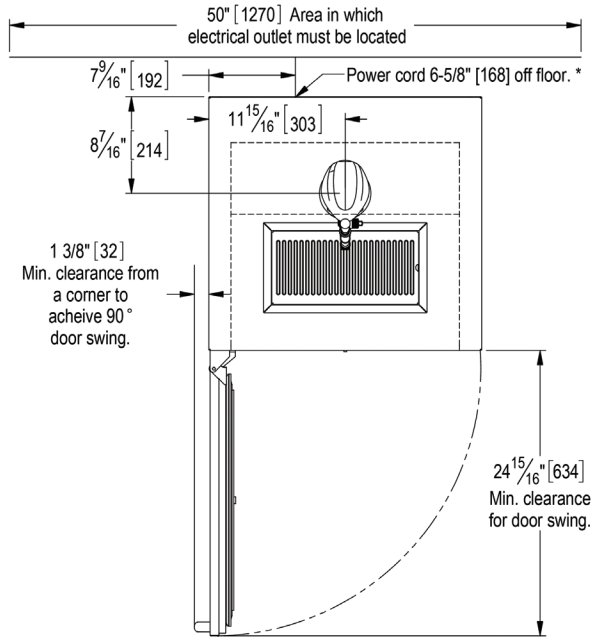

24" SIGNATURE SERIES
Adara Beverage Dispenser

* - Leg levelers can add 3/4" [19] to these dimensions when fully extended.