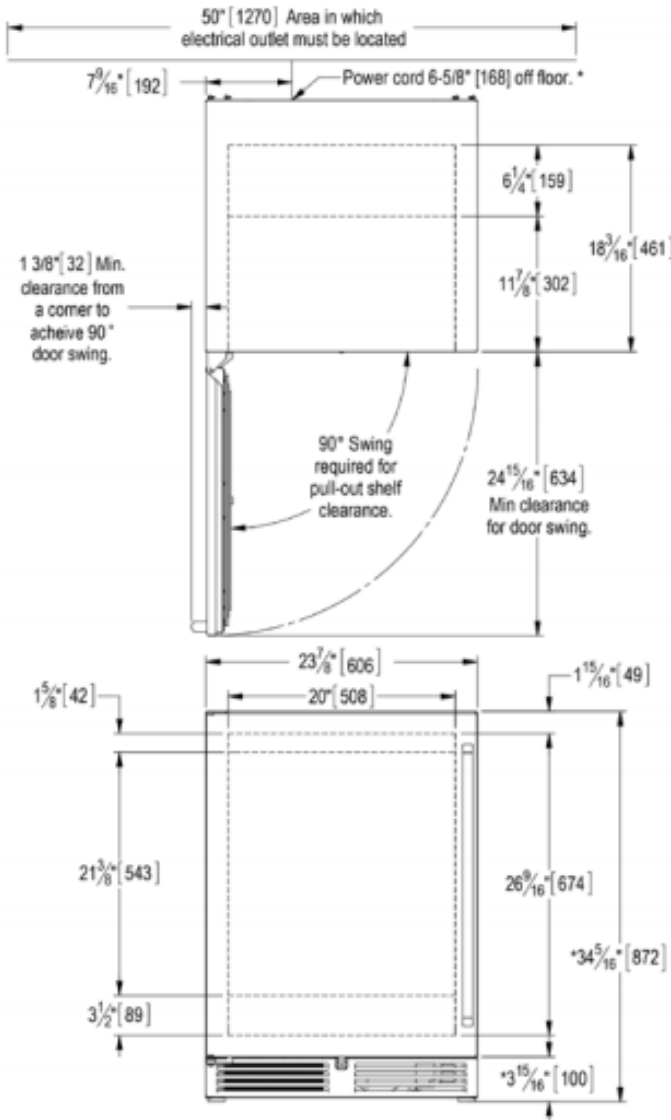

24" SIGNATURE SERIES
Wine Reserve

MODEL NUMBERS		HP24WS	HP24WO	HP24WM
MODEL DESCRIPTION		24" Indoor Wine Reserve	24" Outdoor Wine Reserve	24" Marine/Coastal Wine Reserve
ATTRIBUTES				
Perlick Anti-Condensation System		NO	YES	YES
Perlick Armor™		NO	NO	YES
OVERALL DIMENSIONS	Width - in. (mm)	23-7/8" (606 mm.)	23-7/8" (606 mm.)	23-7/8" (606 mm.)
	Depth - in. (mm)	24" (610 mm.)	24" (610 mm.)	24" (610 mm.)
	Height - in. (mm)	34-1/4" (870 mm.)	34-1/4" (870 mm.)	34-1/4" (870 mm.)
STANDARD OPENING DIMENSIONS	Width - in. (mm)	24" (610 mm.)	24" (610 mm.)	24" (610 mm.)
	Depth - in. (mm)	24-7/8" (632 mm.)	24-7/8" (632 mm.)	24-7/8" (632 mm.)
	Height - in. (mm)	34-1/2" (876 mm.)	34-1/2" (876 mm.)	34-1/2" (876 mm.)
INTERNAL VOLUME Net. Cu. Ft.		5.2 cu. ft.	5.2 cu. ft.	5.2 cu. ft.
SHIPPING WEIGHT Lbs. (kg.)		222 lbs (100.7 kg.)	222 lbs (100.7 kg.)	222 lbs (100.7 kg.)
ELECTRICAL SPECIFICATIONS	Electrical Supply	115 VAC/60 Hz/1 Ph	115 VAC/60 Hz/1 Ph	115 VAC/60 Hz/1 Ph
	Running Load Amps	1.9 amps	1.9 amps	1.9 amps
	Electrical Connection	Cord connected	Cord connected	Cord connected
	Cord Plug Type	NEMA 3 Prong 5-15P	NEMA 3 Prong 5-15P	NEMA 3 Prong 5-15P
	Cord Length	6'	6'	6'
	Defrost Initiation	Automatic	Automatic	Automatic
	Defrost Type	Off cycle	Off cycle	Off cycle
	Thermostat	Digital	Digital	Digital
	Lighting Type	LED	LED	LED
REFRIGERATION SPECIFICATIONS	Refrigerant	R600a (62g)	R600a (62g)	R600a (62g)
	Expansion Device	Capillary Tube	Capillary Tube	Capillary Tube
	Temperature Settings F°(C°)	45° (7.2°) - 65° (18.3°) Factory Set Point 55° (12.7°)	45° (7.2°) - 65° (18.3°) Factory Set Point 55° (12.7°)	45° (7.2°) - 65° (18.3°) Factory Set Point 55° (12.7°)
	Heat Rejection (at 75°F)	450 BTU/hr	450 BTU/hr	450 BTU/hr
	Pull Down Capacity	1000 BTU/hr	1000 BTU/hr	1000 BTU/hr
	Front Vented	Yes	Yes	Yes
PLUMBING		None Required	None Required	None Required

24" SIGNATURE SERIES
Wine Reserve

* - Leg levelers can add 3/4" [19] to these dimensions when fully extended.