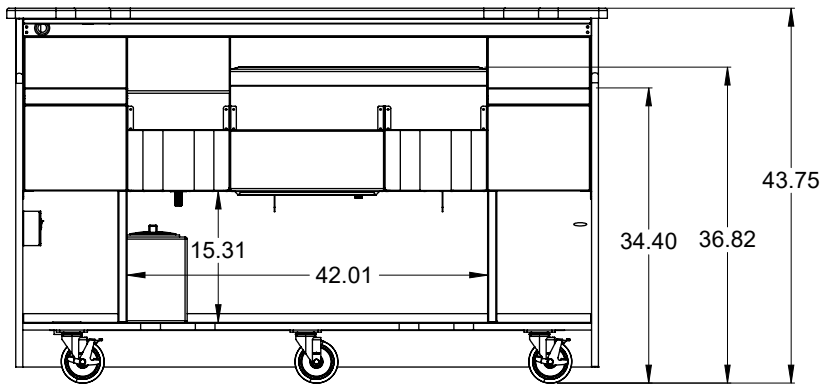

TOBIN ELLIS SIGNATURE SERIES MOBILE BARS
Residential Series

RMB-001