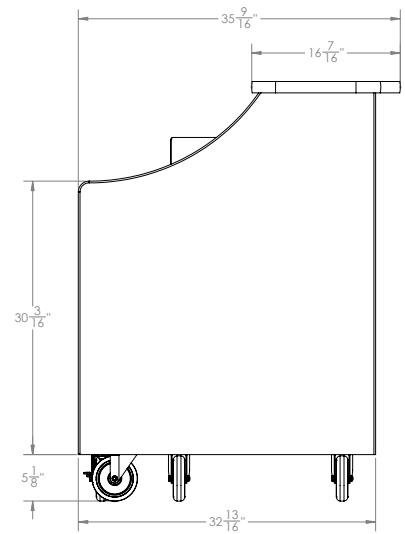

TOBIN ELLIS SIGNATURE SERIES MOBILE BARS
Residential Series

RMB-002