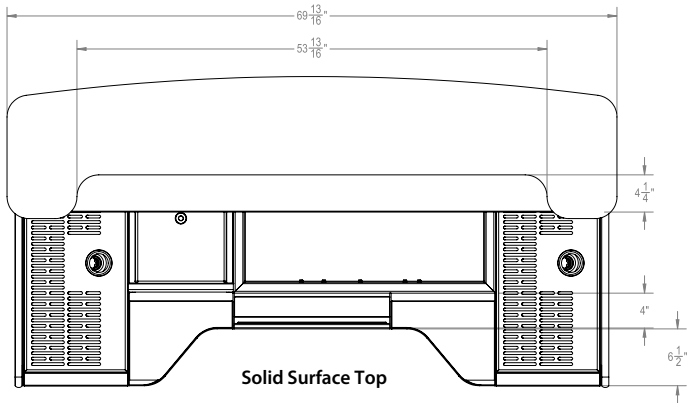

TOBIN ELLIS SIGNATURE SERIES MOBILE BARS
Residential Series

RMB-003