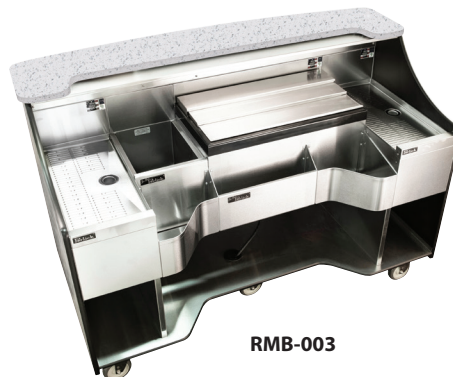

TOBIN ELLIS SIGNATURE SERIES MOBILE BARS
Residential Series

Tobin Ellis Signature Series Limited Edition Mobile Bars

JOB	
AREA	
ITEM NO.	
MODEL NO.	

MODELS
RMB-001
RMB-002
RMB-003
RMB-004

ELEVATE YOUR HOME ENTERTAINING EXPERIENCE

Perlick's Tobin Ellis Signature Series Residential Mobile Bars bring the best designs from commercial bars to your home. A mobile bar will help elevate your home entertaining experience while making you feel like a mixologist through our careful design and luxury finishes.

Tobin Ellis Signature Series Mobile Bars

RMB-003

Form No. Z2847
Rev 06 28.22