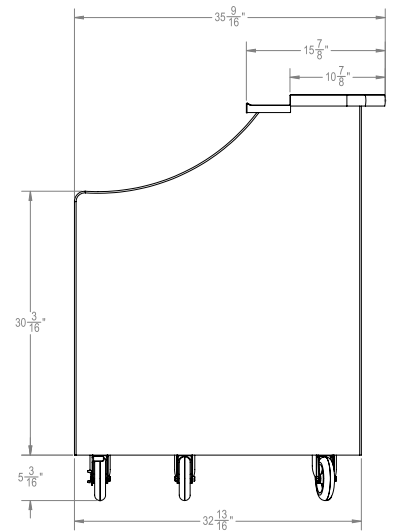

TOBIN ELLIS SIGNATURE SERIES MOBILE BARS
Residential Series

RMB-003