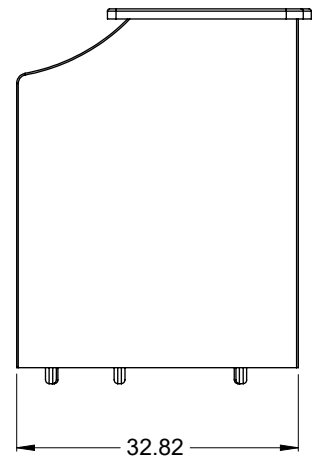

TOBIN ELLIS SIGNATURE SERIES MOBILE BARS
Residential Series

RMB-001