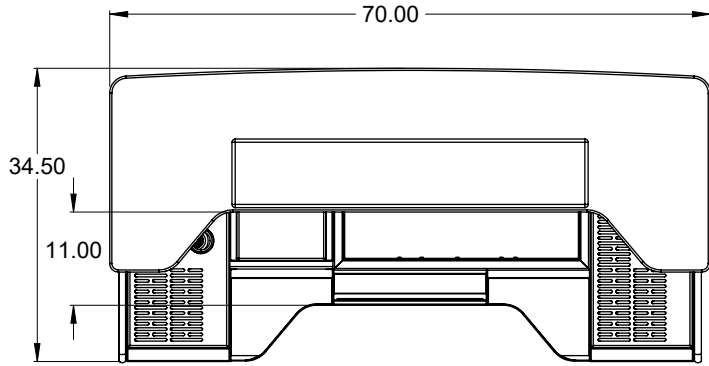

TOBIN ELLIS SIGNATURE SERIES MOBILE BARS
Residential Series

RMB-001