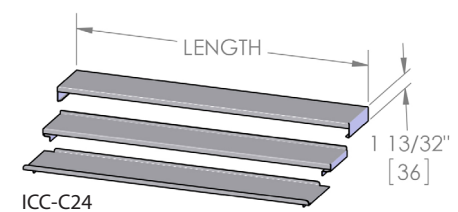

MODEL NUMBERS - ICBT-7, ICBT-9, ICC-C24, ICC-C30, ICC-C36, ICC-C42, ICC-TSC, SRC-CL, SRC-CR, SRC-S12, SRC-S18, SRC-S24, SRC-S30, SRC-S36, SRC-S42, SRC-S48, SSR-2SBC

**Cocktail Station - Speed Rail**

PART NO.	DESCRIPTION	APPLICATION	LENGTH (mm)
SRC-CL	Speed Rail, Curved, Left End	Any TSC Series (17" Depth) Cocktail Station Model	12" (305)
SRC-CR	Speed Rail, Curved, Right End		12" (305)
SRC-S12	Speed Rail, Single, St. St'l.	Any TSC Series (17" Depth) Cocktail Station Model	12" (305)
SRC-S18	Speed Rail, Single, St. St'l.		18" (457)
SRC-S24	Speed Rail, Single, St. St'l.		24" (610)
SRC-S30	Speed Rail, Single, St. St'l.		30" (792)
SRC-S36	Speed Rail, Single, St. St'l.		36" (914)
SRC-S42	Speed Rail, Single, St. St'l.		42" (1067)
SRC-S48	Speed Rail, Single, St. St'l.		48" (1219)

**Cocktail Station - Ice Chest Covers**

PART NO.	DESCRIPTION	APPLICATION	LENGTH (mm)
ICC-C24	Covers, 3 Piece, Sliding, St. St'l.	TSC24 Series Ice Chests	24" (610)
ICC-C30	Covers, 3 Piece, Sliding, St. St'l.	TSC30 Series Ice Chests	30" (762)
ICC-C36	Covers, 3 Piece, Sliding, St. St'l.	TSC36 Series Ice Chests	36" (914)
ICC-C42	Covers, 3 Piece, Sliding, St. St'l.	TSC42 Series Ice Chests	42" (1067)