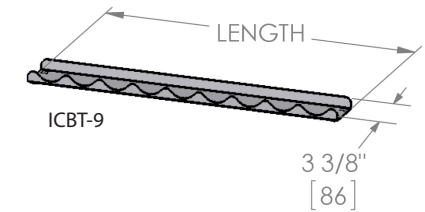

MODEL NUMBERS - ICBT-7, ICBT-9, ICC-C24, ICC-C30, ICC-C36, ICC-C42, ICC-TSC, SRC-CL, SRC-CR, SRC-S12, SRC-S18, SRC-S24, SRC-S30, SRC-S36, SRC-S42, SRC-S48, SSR-2SBC

**Cocktail Station - Speed Rail**

PART NO.	DESCRIPTION	APPLICATION	LENGTH (mm)
SRC-CL	Speed Rail, Curved, Left End	Any TSC Series (17" Depth) Cocktail Station Model	12" (305)
SRC-CR	Speed Rail, Curved, Right End		12" (305)
SRC-S12	Speed Rail, Single, St. St'l.	Any TSC Series (17" Depth) Cocktail Station Model	12" (305)
SRC-S18	Speed Rail, Single, St. St'l.		18" (457)
SRC-S24	Speed Rail, Single, St. St'l.		24" (610)
SRC-S30	Speed Rail, Single, St. St'l.		30" (792)
SRC-S36	Speed Rail, Single, St. St'l.		36" (914)
SRC-S42	Speed Rail, Single, St. St'l.		42" (1067)
SRC-S48	Speed Rail, Single, St. St'l.		48" (1219)

**Cocktail Station - Ice Chest Covers**

PART NO.	DESCRIPTION	APPLICATION	LENGTH (mm)
ICC-C24	Covers, 3 Piece, Sliding, St. St'l.	TSC24 Series Ice Chests	24" (610)
ICC-C30	Covers, 3 Piece, Sliding, St. St'l.	TSC30 Series Ice Chests	30" (762)
ICC-C36	Covers, 3 Piece, Sliding, St. St'l.	TSC36 Series Ice Chests	36" (914)
ICC-C42	Covers, 3 Piece, Sliding, St. St'l.	TSC42 Series Ice Chests	42" (1067)

**Cocktail Station - Ice Chest Divider**

PART NO.	DESCRIPTION	APPLICATION
ICC-TSC	Ice Divider, St. St'l.	TSC Series Ice Chests

**Cocktail Station - Ice Chest Bottle Tray**

PART NO.	DESCRIPTION	APPLICATION	LENGTH (mm)
ICBT-7	Bottle Tray, 7 Bottles	TSC24 - TSC42 Ice Chests	21-5/8" (549)
ICBT-9	Bottle Tray, 9 Bottles	TSC30 - TSC42 Ice Chests	27-1/2" (699)