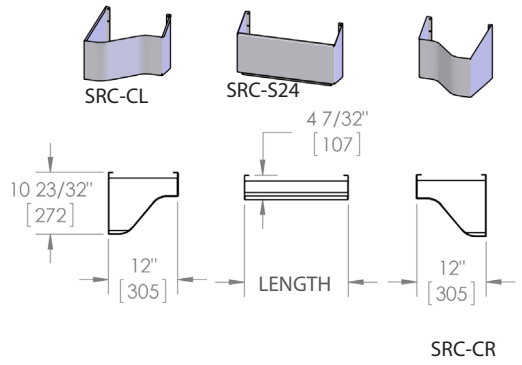

MODEL NUMBERS - ICBT-7, ICBT-9, ICC-C24, ICC-C30, ICC-C36, ICC-C42, ICC-TSC, SRC-CL, SRC-CR, SRC-S12, SRC-S18, SRC-S24, SRC-S30, SRC-S36, SRC-S42, SRC-S48, SSR-25BC

**Perlick** **TOBIN ELLIS SIGNATURE COCKTAIL STATION ACCESSORIES**  
Ice Chest Accessories

MODEL NUMBERS - ICBT-7, ICBT-9, ICC-C24, ICC-C30, ICC-C36, ICC-C42, ICC-TSC, SRC-CL, SRC-CR, SRC-S12, SRC-S18, SRC-S24, SRC-S30, SRC-S36, SRC-S42, SRC-S48, SSR-2SBC

**Cocktail Station - Speed Rail**

PART NO.	DESCRIPTION	APPLICATION	LENGTH (mm)
SRC-CL	Speed Rail, Curved, Left End	Any TSC Series (17" Depth) Cocktail Station Model	12" (305)
SRC-CR	Speed Rail, Curved, Right End		12" (305)
SRC-S12	Speed Rail, Single, St. St'l.	Any TSC Series (17" Depth) Cocktail Station Model	12" (305)
SRC-S18	Speed Rail, Single, St. St'l.		18" (457)
SRC-S24	Speed Rail, Single, St. St'l.		24" (610)
SRC-S30	Speed Rail, Single, St. St'l.		30" (792)
SRC-S36	Speed Rail, Single, St. St'l.		36" (914)
SRC-S42	Speed Rail, Single, St. St'l.		42" (1067)
SRC-S48	Speed Rail, Single, St. St'l.		48" (1219)

**Cocktail Station - Ice Chest Divider**

PART NO.	DESCRIPTION	APPLICATION
ICC-TSC	Ice Divider, St. St'l.	TSC Series Ice Chests

**Cocktail Station - Ice Chest Bottle Tray**

PART NO.	DESCRIPTION	APPLICATION	LENGTH (mm)
ICBT-7	Bottle Tray, 7 Bottles	TSC24 - TSC42 Ice Chests	21-5/8" (549)
ICBT-9	Bottle Tray, 9 Bottles	TSC30 - TSC42 Ice Chests	27-1/2" (699)