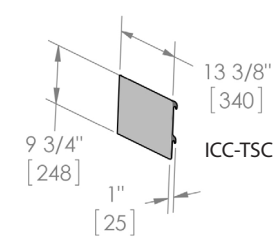

Cocktail Station - Ice Chest Divider

PART NO.	DESCRIPTION	APPLICATION
ICC-TSC	Ice Divider, St. St'l.	TSC Series Ice Chests