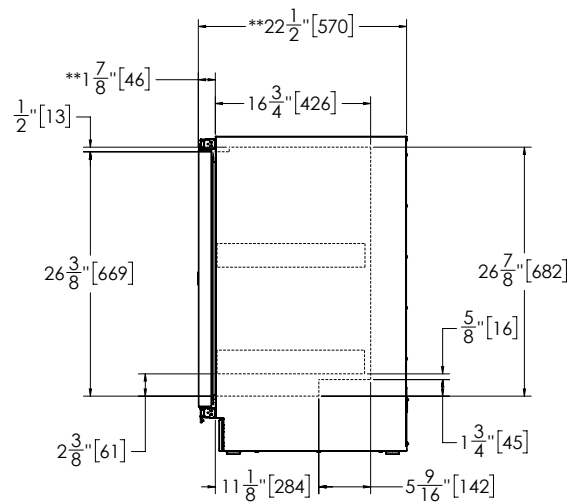

800.558.5592

perlick.com