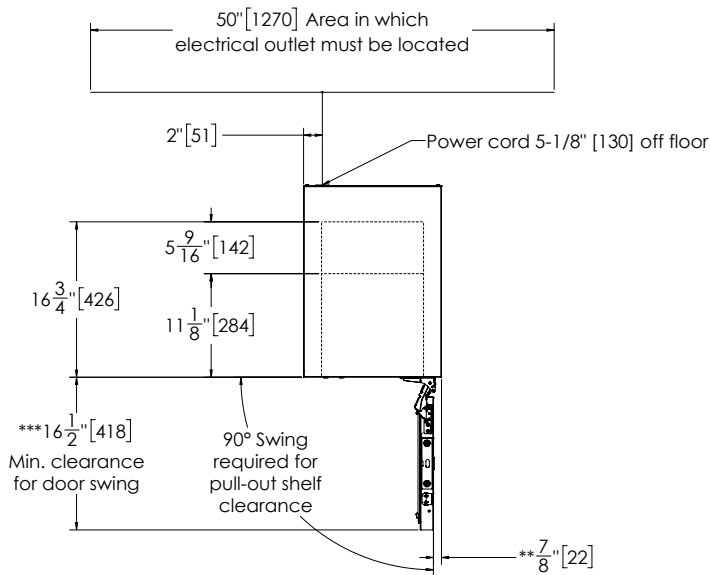

G5 Luxe Beverage Dispenser Feature-Benefits

- Accommodates one 1/6 barrel
- 33°F (0.6°C) – 48°F (8.9°C), Factory Set Point 38°F (3.3°C)

800.558.5592

perlick.com

PERLICK®

G5 LUXE 15" BEVERAGE DISPENSER

MODEL NUMBERS		G5BD15SL
MODEL DESCRIPTION		Beverage Dispenser, Solid Door, 15" G5 Luxe
OVERALL DIMENSIONS	Width - in. (mm)	14 7/8 (378)
	Depth - in. (mm)	22 1/2 (572)
	Height - in. (mm)	34 5/16 (872)
OPENING DIMENSIONS	Width - in. (mm)	15 (381)
	Depth - in. (mm)	24 (610)
	Height - in. (mm)	34 1/2 (876)
INTERNAL VOLUME Net. Cu. Ft. (L).		2.8 (78)
SHIPPING WEIGHT Lbs. (kg).		155 (71)
EQUIPMENT WEIGHT Lbs. (kg).		127 (58)
ELECTRICAL SPECIFICATIONS	Electrical Supply	115VAC/60 Hz/1 Ph
	Running Load Amps	1.8
	Electrical Connection	Cord connected
	Cord Plug Type	NEMA 3 Prong 5-15P
	Cord Length	6'
	Defrost Initiation	Automatic
	Defrost Type	Off cycle
	Thermostat	Digital
REFRIGERATION SPECIFICATIONS	Lighting Type	LED
	Refrigerant	R600a (35g)
	Expansion Device	Capillary Tube
	Temperature Settings F (C)	33° (0.6°) - 48° (8.9°) Factory Set Point 38° (3.3°)
	Heat Rejection (at 75°F)	300 BTU/hr
	Front Vented	Yes

*-Leg levelers can add 3/4" [19] to these dimensions when fully extended.

**-Overlay will add additional 3/4" [19] to overall depth. In addition, overall depth will change depending on handle selected.