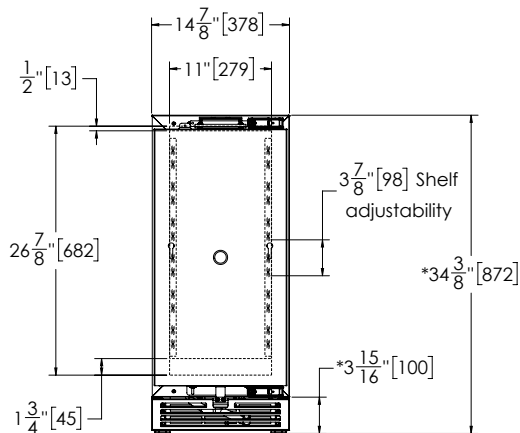

800.558.5592

perlick.com